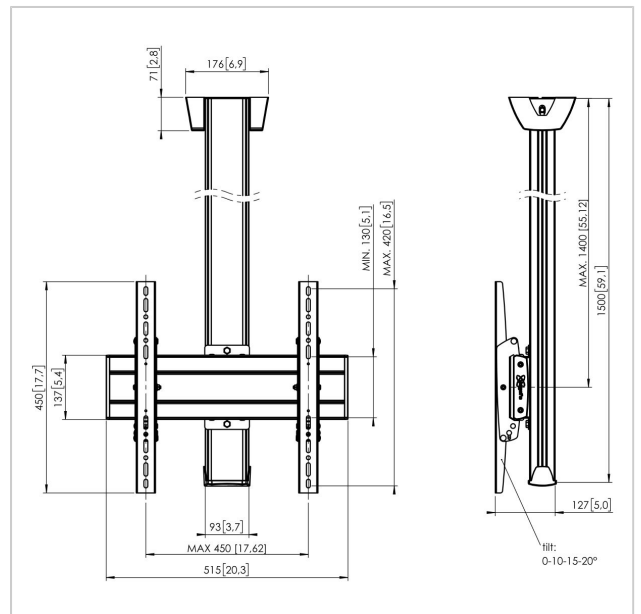

C1544 Ceiling mount fixed

Article number (SKU) 7950020
 Colour Black

Key Benefits

- Stylish high-end design
- Cable management
- Quick and easy installation

The C 1544 ceiling mount is specially designed to securely suspend a TV from the ceiling. For hanging a large TV over a bed or in a corner. This mount has a stylish design that looks sleek and compact in any décor.

The C 1544 ceiling mount is made for TVs with a 400 x 400 VESA and maximum of 80 kg/176 lbs. It can tilt up to 20 degrees. A cable inlay systems makes sure that all cables are neatly hidden from sight. The mount is sturdy and solid, because safety is paramount at Vogel's.

C1544 Ceiling mount fixed

VOGEL'S HOLDING BV 2019 (c) All rights reserved.
 Subject to printing errors, technical and price amendments.
 Date: 2020-08-26

www.vogels.com

Specifications

Product type number	C1544	Min. horizontal hole pattern (mm)	100
Article number (SKU)	7950020	Min. vertical hole pattern (mm)	100
Colour	Black	Universal or fixed hole pattern	Universal
EAN single box	8712285332166		
Length	1500		
Width	515		
Depth	127		
TÜV certified	Yes		
Tilt	Tilt up to 20°		
Guarantee	5 years		
Max. weight load (kg)	80		
Min. hole pattern	100mm x 100mm		
Max. hole pattern	450mm x 420mm		
Max. bolt size	M8		
Max. height of interface (mm)	450		
Max. width of interface (mm)	515		
Autolock	True		
Ceiling types	Flat ceiling		
Fischer inside	Yes		
Max. distance to ceiling - center display (mm)	1400		
Max. horizontal hole pattern (mm)	450		
Max. screen size (inch)	65		
Max. vertical hole pattern (mm)	420		