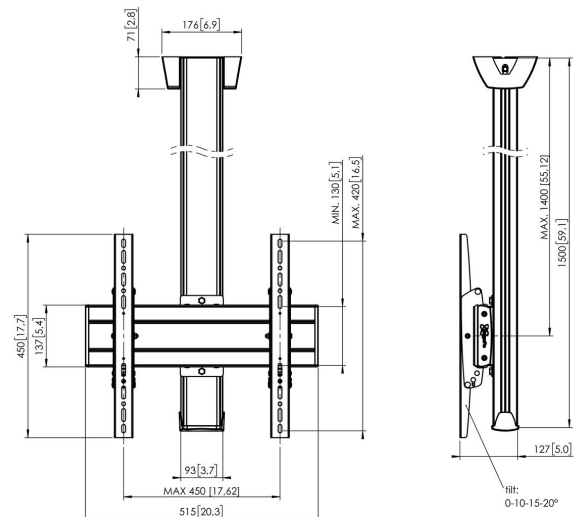

## C1544B Display Ceiling Mount fixed (black)

The C 1544 ceiling mount is specially designed to securely suspend a TV from the ceiling. For hanging a large TV over a bed or in a corner. This mount has a stylish design that looks sleek and compact in any décor.

## C1544B Display Ceiling Mount fixed (black)

### Specifications

Article number (SKU)	7950020
Colour	Black
EAN single box	8712285332166
Length	1500
Width	515
Depth	127
TÜV certified	Yes
Tilt	Tilt up to 20°
Guarantee	5 years
Max. weight load (kg/Lbs)	80 / 176.37
Min. hole pattern	100mm x 100mm
Max. hole pattern	450mm x 420mm
Max. bolt size	M8
Max. height of interface (mm)	450
Max. width of interface (mm)	515
Autolock	True
Ceiling types	Flat ceiling
Fischer inside	Yes
Max. distance to ceiling - center display (mm)	1400
Max. horizontal hole pattern (mm)	450
Max. screen size (Inch)	65
Max. vertical hole pattern (mm)	420
Min. horizontal hole pattern (mm)	100
Min. vertical hole pattern (mm)	100
Universal or fixed hole pattern	Universal