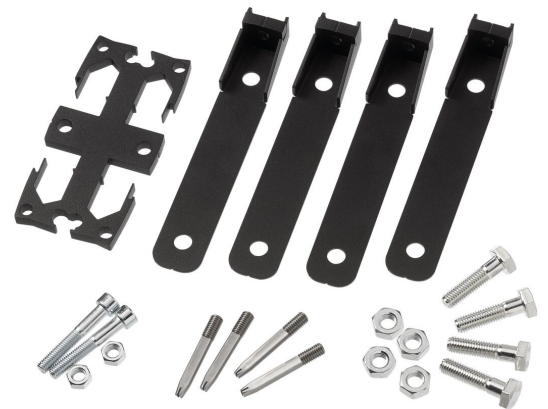

PFA 9156 Pole Coupler for PUC 29xx

The PFA 9156 is a part of the universal video wall Connect-it system. With the pole coupler you can couple two PUC 29XX poles. Please check for all possibilities our Pro-AV Mount Advisor.

PFA 9156 Pole Coupler for PUC 29xx

Specifications

Article number (SKU)	7291564
Colour	Black
EAN single box	8712285346842
Guarantee	5 years

VOGEL'S HOLDING BV (©)

All rights reserved.
Subject to printing errors,
technical and price
amendments.