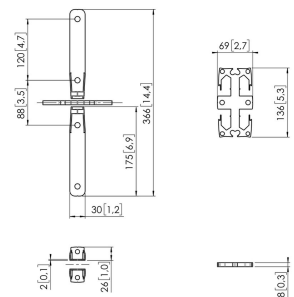

## PFA 9156 Pole Coupler for PUC 29xx

The PFA 9156 is a part of the universal video wall Connect-it system. With the pole coupler you can couple two PUC 29XX poles. Please check for all possibilities our Pro-AV Mount Advisor.

## Specifications

Article number (SKU)	7291564
Colour	Black
EAN single box	8712285346842
Guarantee	5 years

VOGEL'S HOLDING BV (©)

All rights reserved.  
Subject to printing errors,  
technical and price  
amendments.