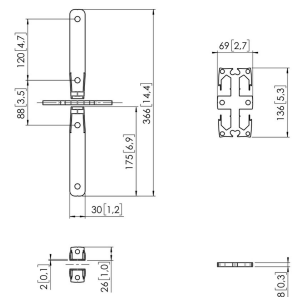

PFA 9156 Pole Coupler for PUC 29xx

The PFA 9156 is a part of the universal video wall Connect-it system. With the pole coupler you can couple two PUC 29XX poles. Please check for all possibilities our Pro-AV Mount Advisor.

PFA 9156 Pole Coupler for PUC 29xx

Specifications

Article number (SKU)	7291564
Colour	Black
EAN single box	8712285346842
Guarantee	5 years

VOGEL'S HOLDING BV (©)

All rights reserved.
Subject to printing errors,
technical and price
amendments.