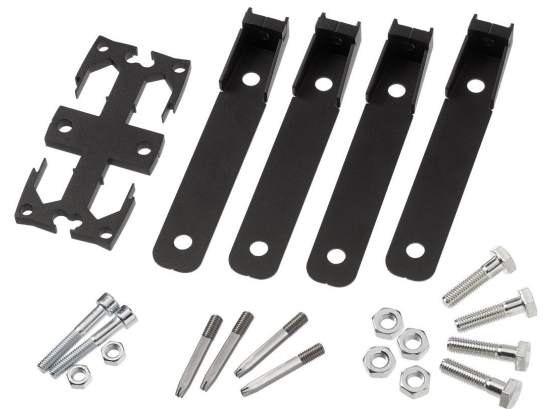

## PFA 9156 Pole Coupler for PUC 29xx

The PFA 9156 is a part of the universal video wall Connect-it system. With the pole coupler you can couple two PUC 29XX poles. Please check for all possibilities our Pro-AV Mount Advisor.

## PFA 9156 Pole Coupler for PUC 29xx

## Specifications

Article number (SKU)	7291564
Colour	Black
EAN single box	8712285346842
Guarantee	5 years

VOGEL'S HOLDING BV (©)

All rights reserved.  
Subject to printing errors,  
technical and price  
amendments.