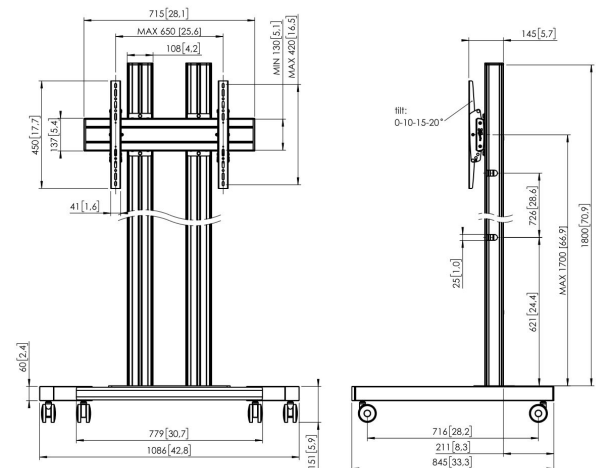

TD1864 Display Trolley ≥65" (black)

Trolley kit TD1864

Display size: >65" 65" Fitment: 600x400 Max. load: 80 kg - 176 lbs
 Kit consists of: • 1x PFT 8530 Trolley frame • 2x PUC 2718 Pole 180 cm
 • 1x PFB 3407 Interface bar • 1x PFS 3304 Interface display strips

TD1864 Display Trolley ≥65" (black)

Specifications

Article number (SKU)	7953060
Colour	Black
EAN single box	8712285333187
Height	1951
Width	1086
Depth	845
TÜV certified	Yes
Tilt	Tilt up to 20°
Guarantee	5 years
Max. weight load (kg/Lbs)	80 / 176.37
Min. hole pattern	100mm x 100mm
Max. hole pattern	650mm x 420mm
Max. bolt size	M8
Max. height of interface (mm)	450
Max. width of interface (mm)	715
Max. distance to floor - center display (mm)	1851
Max. horizontal hole pattern (mm)	650
Max. vertical hole pattern (mm)	420
Min. horizontal hole pattern (mm)	100
Min. screen size (inch)	65
Min. vertical hole pattern (mm)	100
Universal or fixed hole pattern	Universal