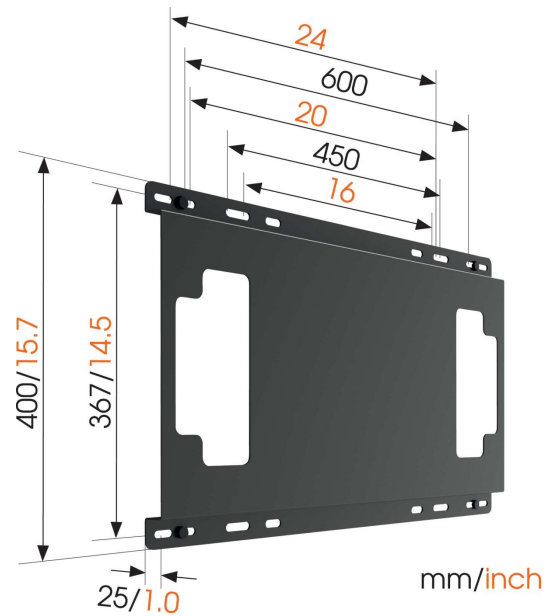

## THIN 595 Stud Adapter for TV Mounts

### Installing a TV bracket on a hollow wall

The Vogel's stud adapter is designed especially for (metal frame) hollow walls, so you can also mount a THIN wall bracket on these types of wall. Suitable for the THIN 550, THIN 546, THIN 545 and THIN 525. Suitable for hollow wall frames up to 600 mm apart.

# Specifications

Article number (SKU)	8395950
Colour	Black
EAN single box	8712285335228
TÜV certified	Yes
Guarantee	Lifetime
Max. weight load (kg/Lbs)	70 / 154.32
Certifications	TÜV

VOGEL'S HOLDING BV (©)