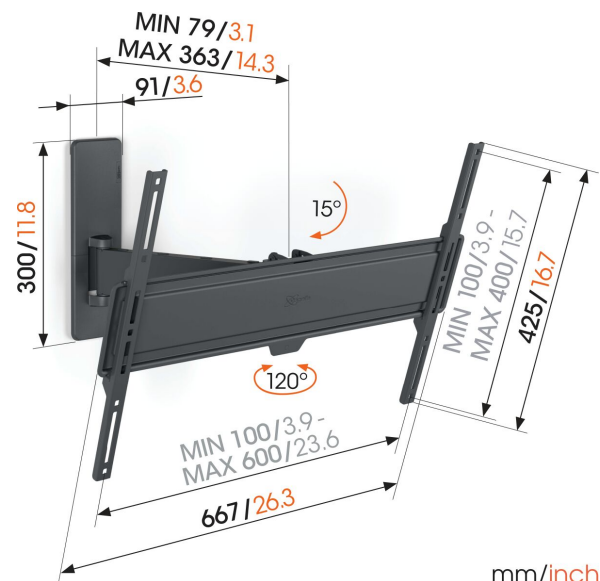

## TVM 1628 Full-Motion TV Wall Mount

### Key Benefits

- Smoothly turn your TV up to 120°
- Secure tilting up to 15°
- Easy to level, even after installation
- Cable strap included
- Free spirit level included

### Full-motion TV wall mount for TVs from 40 to 77 inches

With this QUICK Full-Motion TV wall mount, you can always watch your TV comfortably wherever you are in the room. The wall mount can turn up to 120° and tilt up to 15°. Installation is extremely easy. You can mount your TV nice and safely on the wall in max. 30 minutes. The TV wall mount is suitable for TVs from 40 to 77 inches and weighing up to 35 kg.

### Specifications

Article number (SKU)	1816280
Colour	Black
EAN single box	8712285356483
Product size	L
TÜV certified	Yes
Tilt	Tilt up to 15°
Turn	Motion (up to 120°)
Guarantee	5 years
Min. screen size (inch)	40
Max. screen size (inch)	77
Max. weight load (kg/Lbs)	35 / 77.16
Min. hole pattern	100mm x 100mm
Max. hole pattern	600mm x 400mm
Max. bolt size	M8
Max. height of interface (mm)	428
Max. width of interface (mm)	667
Cable management	Cable strap
Certifications	TÜV
Max. distance to the wall (mm / inch)	363 / 14.29
Max. horizontal hole pattern (mm)	600
Max. vertical hole pattern (mm)	400
Min. distance to the wall (mm / inch)	79 / 3.11
Min. horizontal hole pattern (mm)	100
Min. vertical hole pattern (mm)	100
Number of pivot points	2
Spirit level included	Yes
Universal or fixed hole pattern	Universal