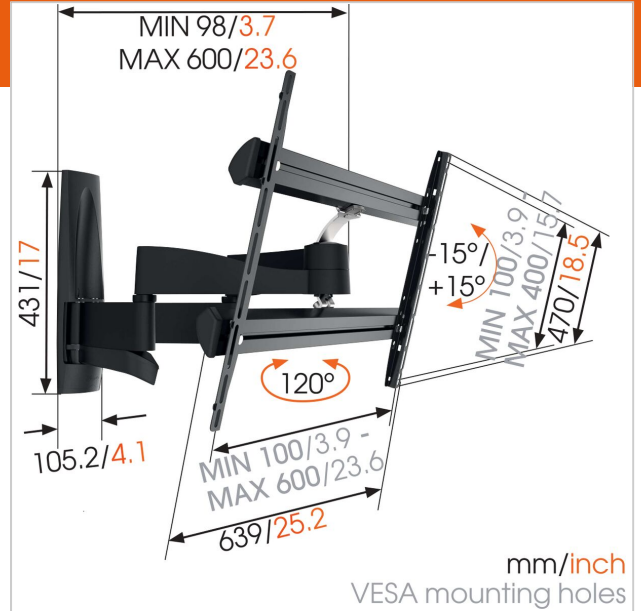

### Key Benefits

- Hide all unsightly cables
- Screen Protection System - Protect your TV from bumping into the wall
- Smoothly turn your TV up to 120°
- Ultra strong - built for heavy TVs

### For large TVs up to 65 inch (165 cm)

The WALL 2350 TV wall mount is suitable for 40 to 65 inch (101 to 165 cm) TVs. It provides safe and secure mounting for TVs up to 45 kg (99 lbs). Supporting your heavy TV Large screens can be very heavy. The WALL 2350 TV mount has strong arms, allowing you to easily move the heaviest screens.

### The WALL series: simply smart value

When you want a quality build and clean finish that's easy on your budget, the Vogel's WALL series is your best choice. Constructed with heavy-gauge steel and robust aluminium, these brackets are intuitively engineered to stand up to many years of intensive use. Simply smart value. Need to mount your sound bar below your TV? Improve your entertainment system with a sturdy Sound Bar Mount which fits seamlessly on any Vogel's TV wall mount.

## Specifications

Product type number	WALL 2350
Article number (SKU)	8354080
Colour	Black
EAN single box	8712285330865
Product size	L
Tilt	Tilt up to 15°
Turn	Motion (up to 120°)
Guarantee	Lifetime
Min. screen size (inch)	40
Max. screen size (inch)	65
Min. hole pattern	100mm x 100mm
Max. hole pattern	600mm x 400mm
Max. bolt size	M8
Max. height of interface (mm)	470
Max. width of interface (mm)	639
Max. distance to the wall (mm)	600
Min. distance to the wall (mm)	98
Number of pivot points	4
Universal or fixed hole pattern	Universal