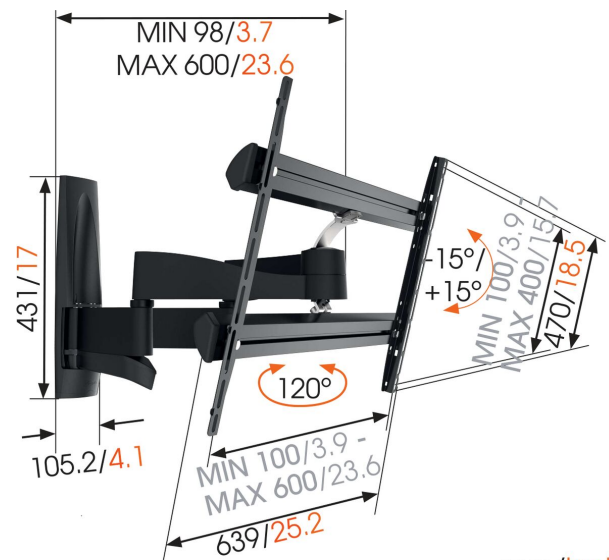

WALL 2350 Full-Motion TV Wall Mount

For large TVs up to 65 inch (165 cm)

The WALL 2350 TV wall mount is suitable for 40 to 65 inch (101 to 165 cm) TVs. It provides safe and secure mounting for TVs up to 45 kg (99 lbs). Supporting your heavy TV Large screens can be very heavy. The WALL 2350 TV mount has strong arms, allowing you to easily move the heaviest screens.

mm/inch
VESA mounting holes

WALL 2350 Full-Motion TV Wall Mount

Specifications

Article number (SKU)	8354080
Colour	Black
EAN single box	8712285330865
Product size	L
Tilt	Tilt up to 15°
Turn	Motion (up to 120°)
Guarantee	Lifetime
Min. screen size (inch)	40
Max. screen size (inch)	65
Min. hole pattern	100mm x 100mm
Max. hole pattern	600mm x 400mm
Max. bolt size	M8
Max. height of interface (mm)	470
Max. width of interface (mm)	639
Certifications	TÜV
Max. distance to the wall (mm / inch)	600 / 23.62
Min. distance to the wall (mm / inch)	98 / 3.86
Number of pivot points	4
Universal or fixed hole pattern	Universal