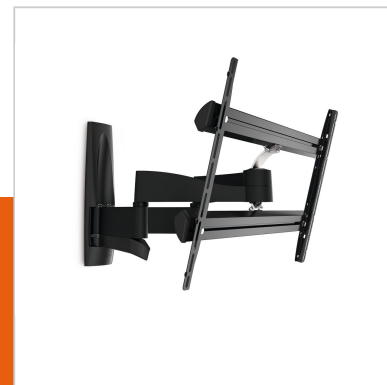

## WALL 2350 Full-Motion TV Wall Mount

Article number (SKU)  
Colour

8354080  
Black

### Key Benefits

- Hide all unsightly cables
- Screen Protection System - Protect your TV from bumping into the wall
- Smoothly turn your TV up to 120°
- Ultra strong - built for heavy TVs

### For large TVs up to 65 inch (165 cm)

The WALL 2350 TV wall mount is suitable for 40 to 65 inch (101 to 165 cm) TVs. It provides safe and secure mounting for TVs up to 45 kg (99 lbs). Supporting your heavy TV Large screens can be very heavy. The WALL 2350 TV mount has strong arms, allowing you to easily move the heaviest screens.

### The WALL series: simply smart value

When you want a quality build and clean finish that's easy on your budget, the Vogel's WALL series is your best choice. Constructed with heavy-gauge steel and robust aluminium, these brackets are intuitively engineered to stand up to many years of intensive use. Simply smart value. Need to mount your sound bar below your TV? Improve your entertainment system with a sturdy Sound Bar Mount which fits seamlessly on any Vogel's TV wall mount.