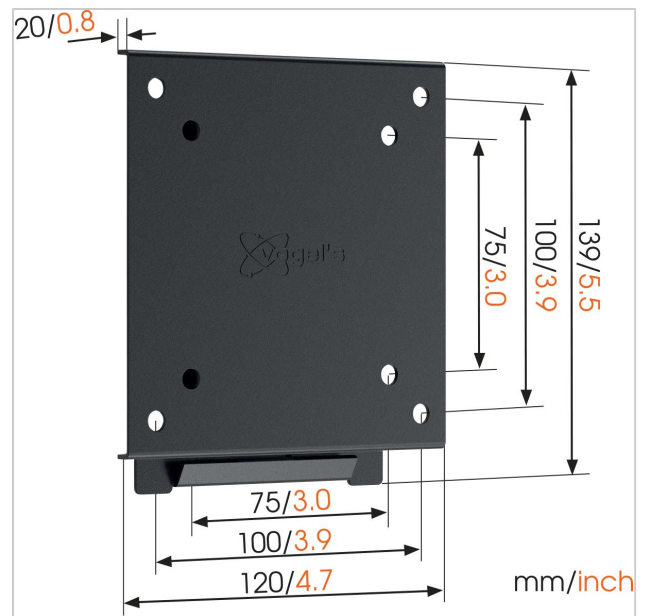

MA 1000 (A1) Fixed TV Wall Mount

Article number (SKU)
Colour

8551000
Black

Key Benefits

- Mount your TV only 2 cm from the wall
- Reliable quality for an affordable price

For TVs up to 26 inch (66 cm)

The MA1000 wall mounts are suitable for TVs from 17 to 26 inch (43 to 66 cm). These space-saving mounts support TVs up to 30 kg. Flat wall mounts for when space is at a premium. A flat M-series wall mount is a great solution if you want to save the maximum amount of space. Enjoy your TV when you're watching it, and enjoy the extra space in your room when you're not.

The M-series: solid and straightforward wall mounting solutions

Protect your TV by mounting it securely to the wall with a Vogel's M-series TV bracket. This full range of wall brackets features solid, reliable build quality and is protecting your TV from accidental damage. The Vogel's M-series: safety first at an affordable price.