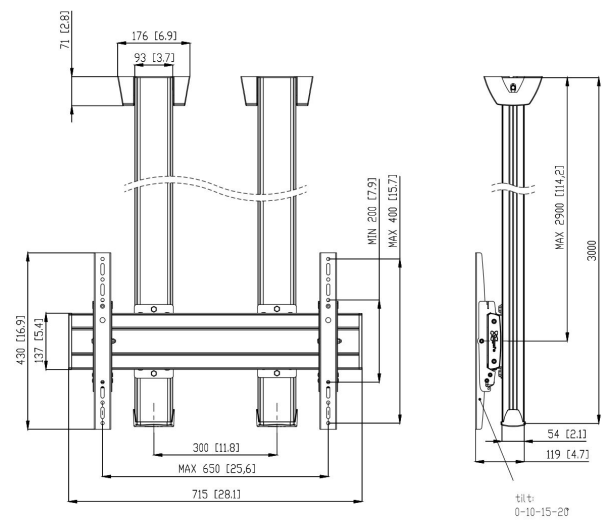

## CD3064B Display Ceiling Mount ≥65" fixed (black)

### Ceiling mount kit CD3064

Display size: >65"65" Fitment: 600x400 Max. load: 160 kg - 352 lbs Kit consists of: • 2x PUC 1060 Ceiling plate • 2x PUC 2530 Pole 300 cm • 1x PFB 3407 Interface bar • 1x PFS 3204 Interface display strips • 1x PFA 9126 Bracket kit

### Specifications

Article number (SKU)	7950060
Colour	Black
EAN single box	8712285332326
Length	3000
Width	715
Depth	119
TÜV certified	Yes
Tilt	Tilt -3°/+3°
Guarantee	5 years
Max. weight load (kg/Lbs)	160 / 352.74
Min. hole pattern	100mm x 100mm
Max. hole pattern	650mm x 400mm
Max. bolt size	M8
Max. height of interface (mm)	430
Max. width of interface (mm)	715
Autolock	True
Ceiling types	Flat ceiling
Fischer inside	Yes
Max. distance to ceiling - center display (mm)	2900
Max. horizontal hole pattern (mm)	650
Max. vertical hole pattern (mm)	400
Min. horizontal hole pattern (mm)	100
Min. screen size (inch)	65
Min. vertical hole pattern (mm)	100
Universal or fixed hole pattern	Universal