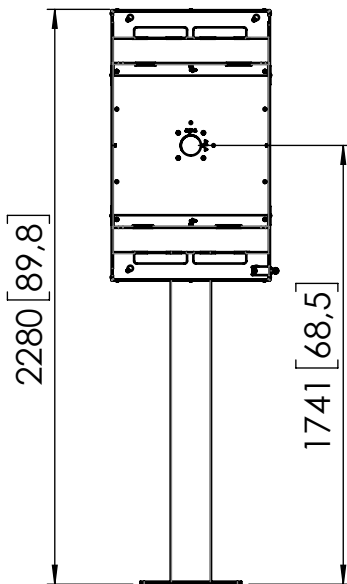

Product data sheet

DATASHEET | OFM SAMSUNG OH46DX STAND

Dimensions in mm [inch]

Landscape

Portrait

Compatible display:
SAMSUNG OH46DX

Screen size: 46"
Max weight: 30 Kg / 66.1 LBS

Mounting kit display included

Mounting material floor
not included (Min pull-out
strength 4Kn per bolt)

Design approved by Samsung

Note: This document and specifications herein are confidential and the exclusive property of Vogel's Products b.v. Neither this design nor any information contained in this drawing may be reproduced or disclosed to others without written consent of Vogel's Products b.v. The design and information will not be reproduced, copied or used, either in part or in its entirety, as the basis for the manufacture or sale of items without written permission.
Warning: Please study all instructions and illustrations carefully before installation.
Information in this document is subject to change without further notice.