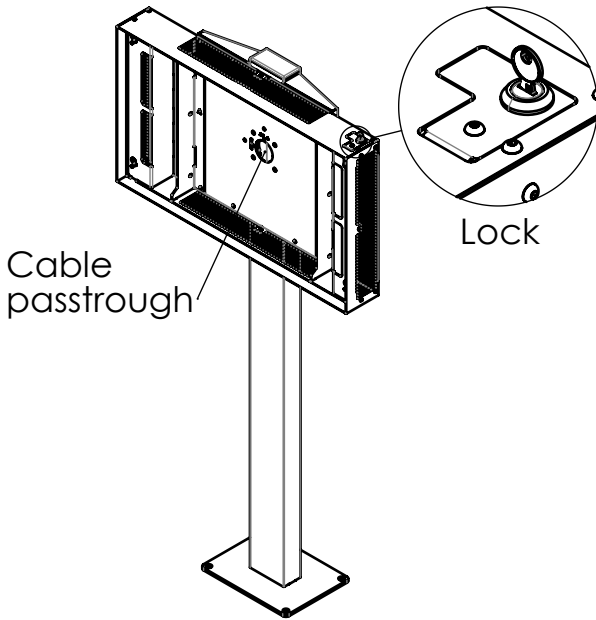

Product data sheet

DATASHEET | OFM SAMSUNG OH46DX STAND

Dimensions in mm [inch]

Landscape

Portrait

Compatible display:
SAMSUNG OH46DX

Screen size: 46"
Max weight: 30 Kg / 66.1 LBS

Mounting kit display included

Mounting material floor
not included (Min pull-out
strength 4Kn per bolt)

Design approved by Samsung

Note: This document and specifications herein are confidential and the exclusive property of Vogel's Products b.v. Neither this design nor any information contained in this drawing may be reproduced or disclosed to others without written consent of Vogel's Products b.v. The design and information will not be reproduced, copied or used, either in part or in its entirety, as the basis for the manufacture or sale of items without written permission.
Warning: Please study all instructions and illustrations carefully before installation.
Information in this document is subject to change without further notice.