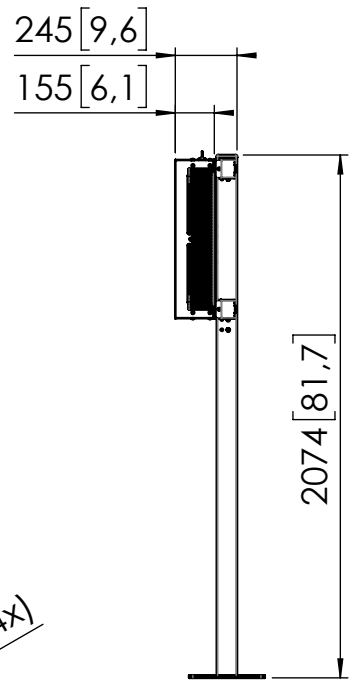

Product data sheet

DATASHEET | OFM SAMSUNG OH46DX STAND

Dimensions in mm [inch]

Landscape

Portrait

Compatible display:
SAMSUNG OH46DX

Screen size: 46"
Max weight: 30 Kg / 66.1 LBS

Mounting kit display included

Mounting material floor
not included (Min pull-out
strength 4Kn per bolt)

Design approved by Samsung

Note: This document and specifications herein are confidential and the exclusive property of Vogel's Products b.v. Neither this design nor any information contained in this drawing may be reproduced or disclosed to others without written consent of Vogel's Products b.v. The design and information will not be reproduced, copied or used, either in part or in its entirety, as the basis for the manufacture or sale of items without written permission.
Warning: Please study all instructions and illustrations carefully before installation.
Information in this document is subject to change without further notice.