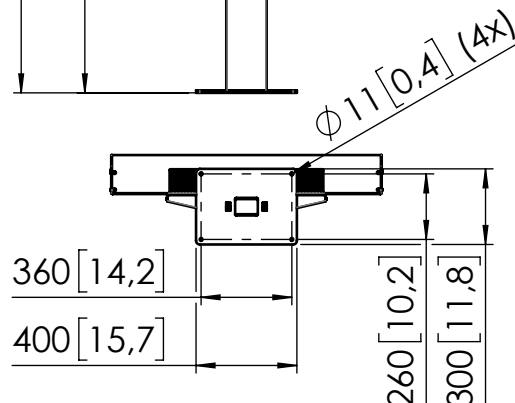

Product data sheet

DATASHEET | OFM SAMSUNG OH46DX STAND

Dimensions in mm [inch]

Landscape

Portrait

Compatible display:
SAMSUNG OH46DX

Screen size: 46"
Max weight: 30 Kg / 66.1 LBS

Mounting kit display included

Mounting material floor
not included (Min pull-out
strength 4Kn per bolt)

Design approved by Samsung

Note: This document and specifications herein are confidential and the exclusive property of Vogel's Products b.v. Neither this design nor any information contained in this drawing may be reproduced or disclosed to others without written consent of Vogel's Products b.v. The design and information will not be reproduced, copied or used, either in part or in its entirety, as the basis for the manufacture or sale of items without written permission.
Warning: Please study all instructions and illustrations carefully before installation.
Information in this document is subject to change without further notice.