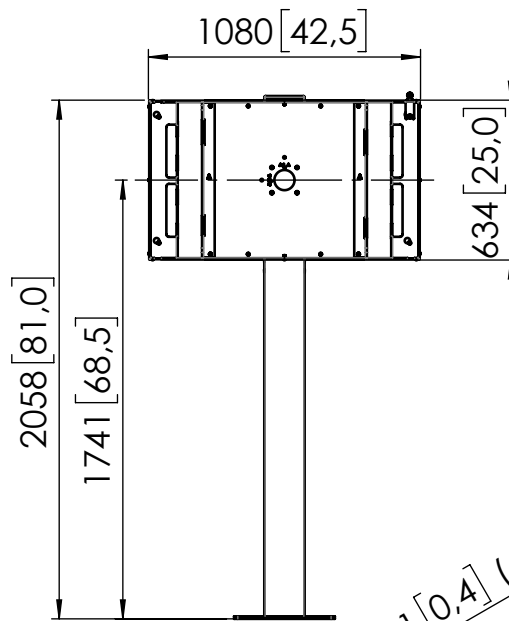

Product data sheet

DATASHEET | OFM SAMSUNG OH46DX STAND

Dimensions in mm [inch]

Landscape

Portrait

Compatible display:
SAMSUNG OH46DX

Screen size: 46"
Max weight: 30 Kg / 66.1 LBS

Mounting kit display included

Mounting material floor
not included (Min pull-out
strength 4Kn per bolt)

Design approved by Samsung

Note: This document and specifications herein are confidential and the exclusive property of Vogel's Products b.v. Neither this design nor any information contained in this drawing may be reproduced or disclosed to others without written consent of Vogel's Products b.v. The design and information will not be reproduced, copied or used, either in part or in its entirety, as the basis for the manufacture or sale of items without written permission.
Warning: Please study all instructions and illustrations carefully before installation.
Information in this document is subject to change without further notice.