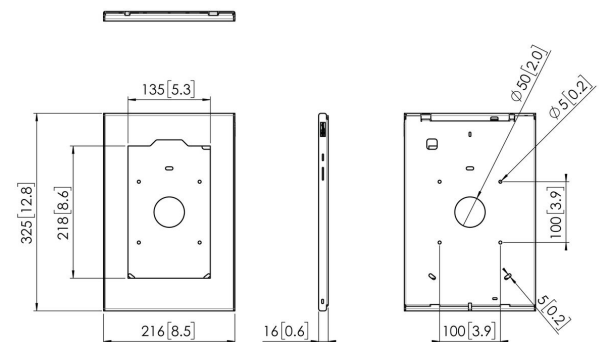

PTS 1236 Tablet Holder for Samsung Galaxy Tab A 10.1 (2019)

Specifications

Article number (SKU)	7495454
Colour	Silver
EAN single box	8712285345203
Height	325
Width	216
Depth	16
Guarantee	5 years
Desk options	Fixed table mount Fixed table stand Free-standing table stand
Lockable	True
Tablet Brand and Model(s)	Samsung Galaxy Tab A 10.1 (2019)
Tablet Home button Hidden or Accessible	Both