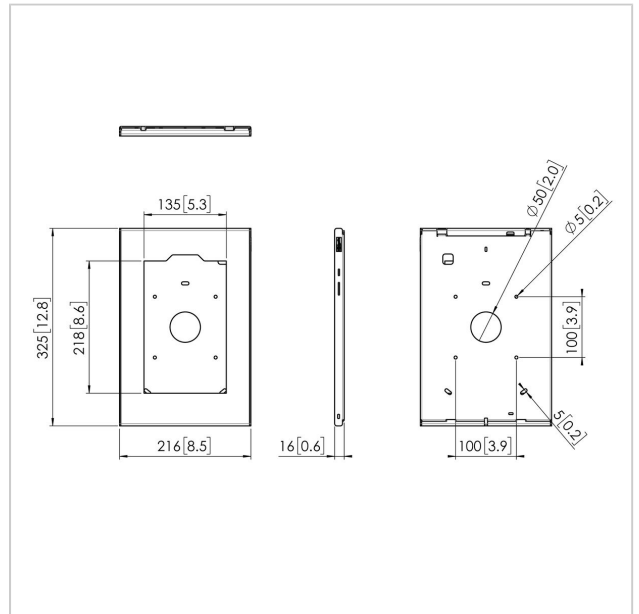

## PTS 1236 TabLock for Samsung Galaxy Tab A 10.1 (2019)

Article number (SKU)  
Colour

7495454  
Silver

Made out of high quality aluminium and steel we designed a stylish and slim enclosure which protects the Samsung Galaxy Tab in public environments. The Secure TabLock can be mounted directly to the wall, or via de VESA 100x100 mm mounting holes to any Vogel's VESA compatible mounts. Quick and easy opening of the secure TabLock enclosure is possible thanks to the new unique locking mechanism using a key and lock. Vogel's Professional regularly develops new Tablocks, please check our website for the latest information.

## Specifications

Product type number	PTS 1236
Article number (SKU)	7495454
Colour	Silver
EAN single box	8712285345203
Height	325
Width	216
Depth	16
Guarantee	5 years
Desk options	Fixed table mount Fixed table stand Free-standing table stand
Lockable	True
Tablet Brand and Model(s)	Samsung Galaxy Tab A 10.1
Tablet Home button Accessible	Hidden or Both