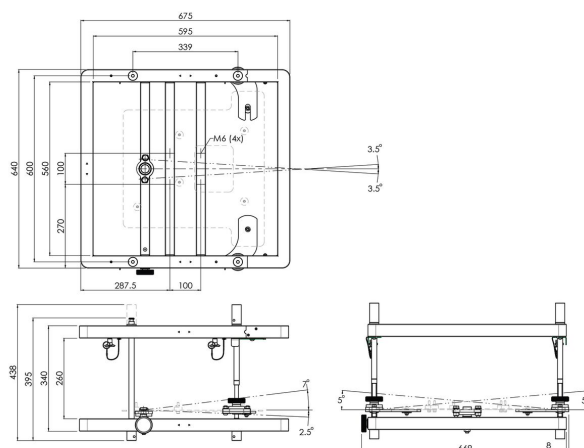

S112.4200 Stack Frame, max. 500x560x200 (w×l×h)

This stack frame (small 200) is lightweight and sturdy thanks to its aluminium material. It features a detachable front and fine adjustment across three axes.

S112.4200 Stack Frame, max. 500x560x200 (w×l×h)

Specifications

Max. weight load (kg)	100
Max. weight load (Lbs)	220.46
Length	615
Height	438
Width	769
Article number (SKU)	S112.4200
EAN single box	8718868872210
Colour	Black
Guarantee	5 years