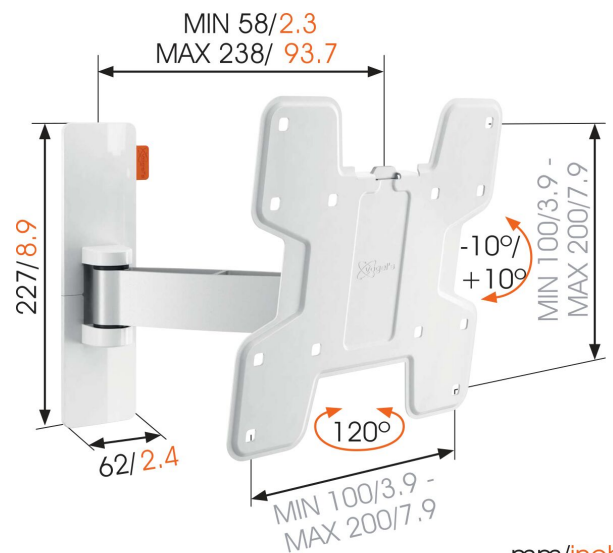

WALL 2125 Full-Motion TV Wall Mount (white)

For TVs up to 40 inch (102 cm)

WALL 2125 is a durable TV wall mount, suitable for 19 to 40 inch (48 to 102 cm) TVs weighing up to 15 kg (33 lbs). Get the perfect viewing angle. Place a small TV in a handy spot on the wall or in a corner of your kitchen, a workspace or a kid's bedroom with the WALL 2125 TV wall mount. Easily swing your TV away from the wall and tilt it up or down for the perfect view.

mm/inch
VESA mounting holes

WALL 2125 Full-Motion TV Wall Mount (white)

Specifications

Article number (SKU)	8352061
Colour	White
EAN single box	8712285327728
Product size	S
TÜV certified	Yes
Tilt	Tilt -10°/+10°
Turn	Motion (up to 120°)
Guarantee	Lifetime
Min. screen size (inch)	19
Max. screen size (inch)	40
Max. weight load (kg/Lbs)	15 / 33.07
Max. bolt size	M8
Max. height of interface (mm)	227
Max. width of interface (mm)	318
Certifications	TÜV
Max. distance to the wall (mm / inch)	238 / 9.37
Min. distance to the wall (mm / inch)	58 / 2.28
Number of pivot points	2
Universal or fixed hole pattern	Fixed