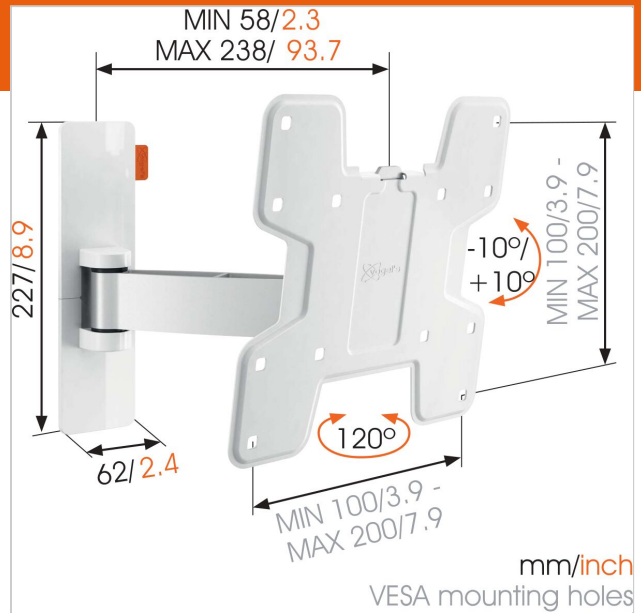

WALL 2125 Full-Motion TV Wall Mount (white)

Article number (SKU)
Colour

8352061
White

Key Benefits

- Easily level your TV even after installation
- Guide your cables
- Simply Smart Value: Great comfort for an affordable price
- Smoothly turn your TV up to 120°
- Tilt (up to 20°) to avoid reflections

For TVs up to 40 inch (102 cm)

WALL 2125 is a durable TV wall mount, suitable for 19 to 40 inch (48 to 102 cm) TVs weighing up to 15 kg (33 lbs). Get the perfect viewing angle. Place a small TV in a handy spot on the wall or in a corner of your kitchen, a workspace or a kid's bedroom with the WALL 2125 TV wall mount. Easily swing your TV away from the wall and tilt it up or down for the perfect view.

The WALL series: simply smart value

Vogel's designers drew upon over 40 years of highly durable Dutch design for the audiovisual market when they developed the clean and modern brackets of the WALL series. This resulted in affordable, smart wall brackets backed by a lifetime guarantee. Simply smart value. Want a great angle from any position? Need a perfect viewing angle, no matter where you are in the room? Take a look at our full-motion TV wall brackets, which turn up to 180°.

WALL 2125 Full-Motion TV Wall Mount (white)

www.vogels.com

VOGEL'S HOLDING BV 2019 (c) All rights reserved.
Subject to printing errors, technical and price amendments.
Date: 2019-06-25

Specifications

Product type number	WALL 2125
Article number (SKU)	8352061
Colour	White
EAN single box	8712285327728
Product size	S
TÜV certified	Yes
Tilt	Tilt -10°/+10°
Turn	Motion (up to 120°)
Guarantee	Lifetime
Min. screen size (inch)	19
Max. screen size (inch)	40
Max. weight load (kg)	15
Max. bolt size	M8
Max. height of interface (mm)	227
Max. width of interface (mm)	318
Max. distance to the wall (mm)	238
Min. distance to the wall (mm)	58
Number of pivot points	2
Universal or fixed hole pattern	Fixed