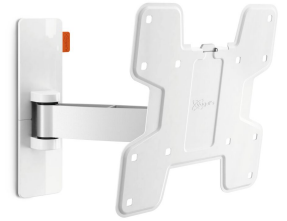

WALL 2125 Full-Motion TV Wall Mount (white)

For TVs up to 40 inch (102 cm)

WALL 2125 is a durable TV wall mount, suitable for 19 to 40 inch (48 to 102 cm) TVs weighing up to 15 kg (33 lbs). Get the perfect viewing angle. Place a small TV in a handy spot on the wall or in a corner of your kitchen, a workspace or a kid's bedroom with the WALL 2125 TV wall mount. Easily swing your TV away from the wall and tilt it up or down for the perfect view.

mm/inch
VESA mounting holes

WALL 2125 Full-Motion TV Wall Mount (white)

Specifications

Article number (SKU)	8352061
Colour	White
EAN single box	8712285327728
Product size	S
TÜV certified	Yes
Tilt	Tilt -10°/+10°
Turn	Motion (up to 120°)
Guarantee	Lifetime
Min. screen size (inch)	19
Max. screen size (inch)	40
Max. weight load (kg/Lbs)	15 / 33.07
Max. bolt size	M8
Max. height of interface (mm)	227
Max. width of interface (mm)	318
Certifications	TÜV
Max. distance to the wall (mm / inch)	238 / 9.37
Min. distance to the wall (mm / inch)	58 / 2.28
Number of pivot points	2
Universal or fixed hole pattern	Fixed