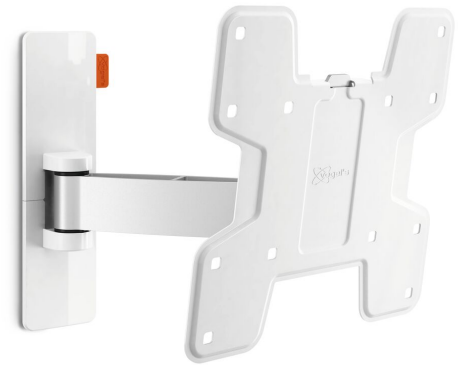

WALL 2125 Full-Motion TV Wall Mount (white)

For TVs up to 40 inch (102 cm)

WALL 2125 is a durable TV wall mount, suitable for 19 to 40 inch (48 to 102 cm) TVs weighing up to 15 kg (33 lbs). Get the perfect viewing angle. Place a small TV in a handy spot on the wall or in a corner of your kitchen, a workspace or a kid's bedroom with the WALL 2125 TV wall mount. Easily swing your TV away from the wall and tilt it up or down for the perfect view.

mm/inch
VESA mounting holes

WALL 2125 Full-Motion TV Wall Mount (white)

Specifications

Article number (SKU)	8352061
Colour	White
EAN single box	8712285327728
Product size	S
TÜV certified	Yes
Tilt	Tilt -10°/+10°
Turn	Motion (up to 120°)
Guarantee	Lifetime
Min. screen size (inch)	19
Max. screen size (inch)	40
Max. weight load (kg/Lbs)	15 / 33.07
Max. bolt size	M8
Max. height of interface (mm)	227
Max. width of interface (mm)	318
Certifications	TÜV
Max. distance to the wall (mm / inch)	238 / 9.37
Min. distance to the wall (mm / inch)	58 / 2.28
Number of pivot points	2
Universal or fixed hole pattern	Fixed