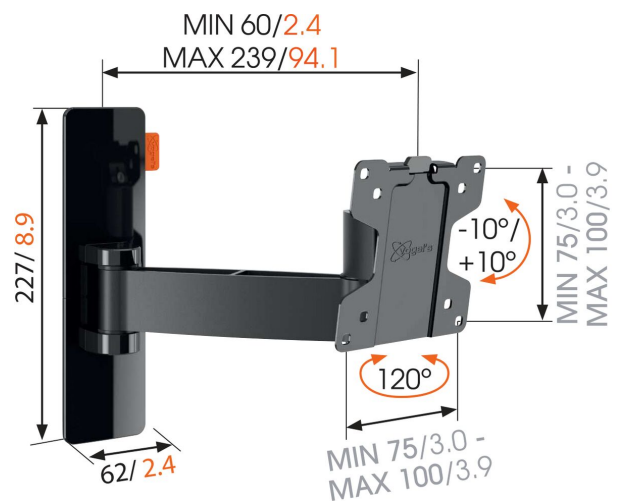

WALL 2025 Full-Motion TV Wall Mount (black)

For small TVs up to 26 inch (66 cm)

WALL 2025 is a smart TV wall mount that provides secure support for smaller TVs ranging from 17 to 26 inch (43 to 66 cm). It can hold up to 15 kg (33 lbs). Get the perfect viewing angle. Place a small TV in a handy spot on the wall or in a corner of your kitchen, a workspace or a kid's bedroom with the WALL 2025 TV wall mount. Easily swing your TV away from the wall and tilt it up or down for the perfect view.

mm/inch
VESA mounting holes

WALL 2025 Full-Motion TV Wall Mount (black)

Specifications

Article number (SKU)	8352050
Colour	Black
EAN single box	8712285327544
Product size	XS
Tilt	Tilt -10°/+10°
Turn	Motion (up to 120°)
Guarantee	Lifetime
Min. screen size (inch)	17
Max. screen size (inch)	26
Max. bolt size	M6
Max. height of interface (mm)	227
Max. width of interface (mm)	258
Max. distance to the wall (mm)	239
Min. distance to the wall (mm)	60
Number of pivot points	2
Universal or fixed hole pattern	Fixed