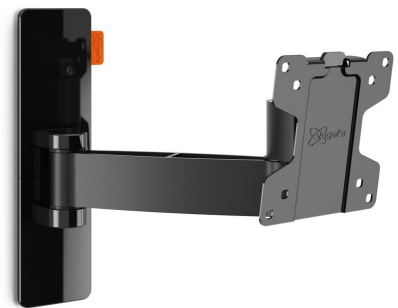

WALL 2025 Full-Motion TV Wall Mount (black)

For small TVs up to 26 inch (66 cm)

WALL 2025 is a smart TV wall mount that provides secure support for smaller TVs ranging from 17 to 26 inch (43 to 66 cm). It can hold up to 15 kg (33 lbs). Get the perfect viewing angle. Place a small TV in a handy spot on the wall or in a corner of your kitchen, a workspace or a kid's bedroom with the WALL 2025 TV wall mount. Easily swing your TV away from the wall and tilt it up or down for the perfect view.

mm/inch
VESA mounting holes

WALL 2025 Full-Motion TV Wall Mount (black)

Specifications

Article number (SKU)	8352050
Colour	Black
EAN single box	8712285327544
Product size	XS
Tilt	Tilt -10°/+10°
Turn	Motion (up to 120°)
Guarantee	Lifetime
Min. screen size (inch)	17
Max. screen size (inch)	26
Max. bolt size	M6
Max. height of interface (mm)	227
Max. width of interface (mm)	258
Max. distance to the wall (mm)	239
Min. distance to the wall (mm)	60
Number of pivot points	2
Universal or fixed hole pattern	Fixed