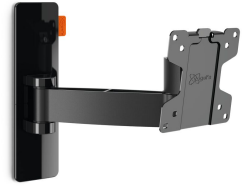

WALL 2025 Full-Motion TV Wall Mount (black)

For small TVs up to 26 inch (66 cm)

WALL 2025 is a smart TV wall mount that provides secure support for smaller TVs ranging from 17 to 26 inch (43 to 66 cm). It can hold up to 15 kg (33 lbs). Get the perfect viewing angle. Place a small TV in a handy spot on the wall or in a corner of your kitchen, a workspace or a kid's bedroom with the WALL 2025 TV wall mount. Easily swing your TV away from the wall and tilt it up or down for the perfect view.

mm/inch
VESA mounting holes

WALL 2025 Full-Motion TV Wall Mount (black)

Specifications

Article number (SKU)	8352050
Colour	Black
EAN single box	8712285327544
Product size	XS
Tilt	Tilt -10°/+10°
Turn	Motion (up to 120°)
Guarantee	Lifetime
Min. screen size (inch)	17
Max. screen size (inch)	26
Max. bolt size	M6
Max. height of interface (mm)	227
Max. width of interface (mm)	258
Max. distance to the wall (mm)	239
Min. distance to the wall (mm)	60
Number of pivot points	2
Universal or fixed hole pattern	Fixed