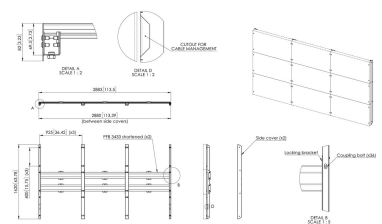

PLI 8201 LED Interface LG 130" All-in-one (LAAF Series)

The PLI 8201 is a set interface profiles for mounting a LED LG 130 inch All-in-one. This interface set has to be combined with the PFB 3433 (2x).

PLI 8201 LED Interface LG 130" All-in-one (LAAF Series)

Specifications

Article number (SKU)	7282010
Colour	Black
EAN single box	8712285351426
TÜV certified	Yes
Guarantee	5 years
Orientation	Landscape

VOGEL'S HOLDING BV (©)