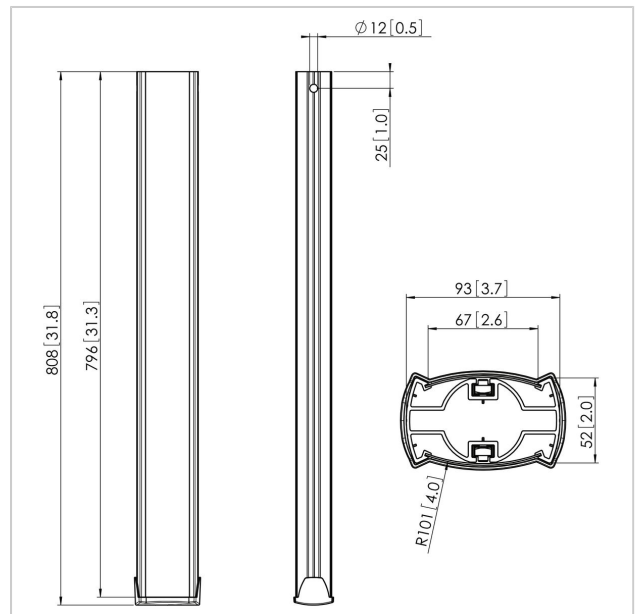

PUC 2508 80 cm Pole black

Article number (SKU) 7225080
 Colour Black

Key Benefits

- Cable management
- Modular

The PUC 2508 is a 80 cm pole and is a part of the modular Connect-it system with which you can create a ceiling solution for medium- to large-sized displays.

The PUC 2508 is equipped with a multiple cable inlay system with which you can quickly and simply ensure that all cables are hidden. The pole is made of aluminium and, therefore, it can be easily cut at the required length. The Connect-it poles can be customized by the user. By inserting the plastic cover strips into the Connect-it pole or by replacing them by differently coloured strips, it can be customized to the house style of the customer. Multiple displays can easily be installed back-to-back, on top of each other or next to each other. Combine this pole with one of the Connect-it ceiling plates, Connect-it interface bar and Connect-it interface display strips for a complete ceiling solution.

PUC 2508 80 cm Pole black

www.vogels.com

VOGEL'S HOLDING BV 2019 (c) All rights reserved.
Subject to printing errors, technical and price amendments.
Date: 2020-04-06

Specifications

Product type number	PUC 2508
Article number (SKU)	7225080
Colour	Black
EAN single box	8712285329340
Length	800
TÜV certified	Yes
Guarantee	5 years
Max. weight load (kg)	80
Back-to-back displays	True
Connect It exceptions	2x if inches gte 65