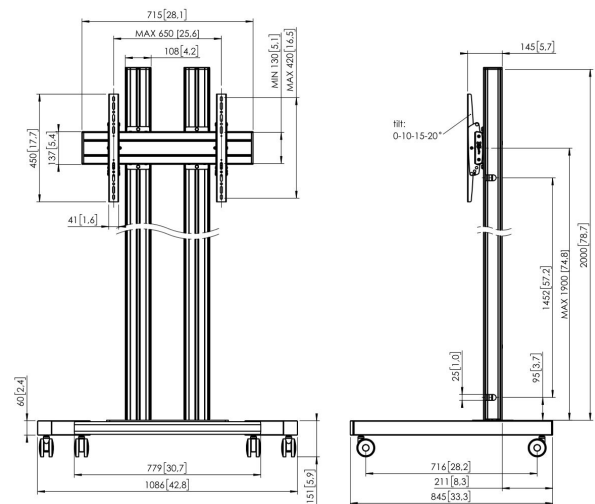

TD2064 Display Trolley ≥65" (black)

Trolley kit TD2064

Display size: >65" 65" Fitment: 600x400 Max. load: 80 kg - 176 lbs
 Kit consists of: • 1x PFT 8530 Trolley frame • 2x PUC 2720 Pole 200 cm
 • 1x PFB 3407 Interface bar • 1x PFS 3304 Interface display strips

TD2064 Display Trolley ≥65" (black)

Specifications

Article number (SKU)	7953080
Colour	Black
EAN single box	8712285333262
Height	2151
Width	1086
Depth	845
TÜV certified	Yes
Tilt	Tilt up to 20°
Guarantee	5 years
Max. weight load (kg)	80
Min. hole pattern	100mm x 100mm
Max. hole pattern	650mm x 420mm
Max. bolt size	M8
Max. height of interface (mm)	450
Max. width of interface (mm)	715
Max. distance to floor - center display (mm)	2051
Max. horizontal hole pattern (mm)	650
Max. vertical hole pattern (mm)	420
Min. horizontal hole pattern (mm)	100
Min. screen size (inch)	65
Min. vertical hole pattern (mm)	100
Universal or fixed hole pattern	Universal