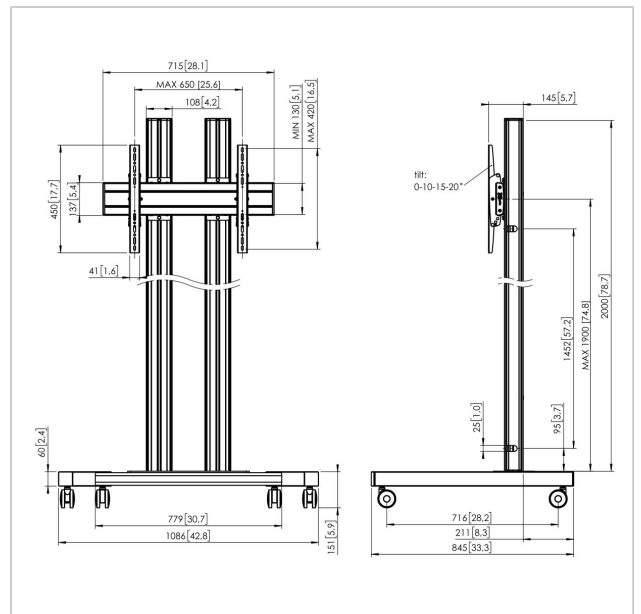

TD2064 Trolley double pole

Article number (SKU) 7953080
Colour Black

Key Benefits

- Stylish high-end design
- Cable management
- Quick and easy installation

Trolley kit TD2064

Display size: >65"65" Fitment: 600x400 Max. load: 80 kg - 176 lbs
Kit consists of: • 1x PFT 8530 Trolley frame • 2x PUC 2720 Pole 200 cm • 1x PFB 3407 Interface bar • 1x PFS 3304 Interface display strips

TD2064 Trolley double pole

www.vogels.com

VOGEL'S HOLDING BV 2019 (c) All rights reserved.
Subject to printing errors, technical and price amendments.
Date:2020-08-26

Specifications

Product type number	TD2064
Article number (SKU)	7953080
Colour	Black
EAN single box	8712285333262
Height	2151
Width	1086
Depth	845
TÜV certified	Yes
Tilt	Tilt up to 20°
Guarantee	5 years
Max. weight load (kg)	80
Min. hole pattern	100mm x 100mm
Max. hole pattern	650mm x 420mm
Max. bolt size	M8
Max. height of interface (mm)	450
Max. width of interface (mm)	715
Max. distance to floor - center display (mm)	2051
Max. horizontal hole pattern (mm)	650
Max. vertical hole pattern (mm)	420
Min. horizontal hole pattern (mm)	100
Min. screen size (inch)	65
Min. vertical hole pattern (mm)	100
Universal or fixed hole pattern	Universal