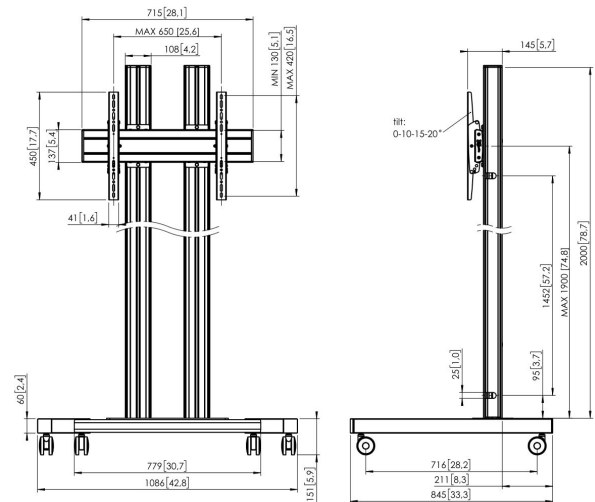

TD2064 Display Trolley ≥65" (black)

Trolley kit TD2064

Display size: >65" 65" Fitment: 600x400 Max. load: 80 kg - 176 lbs
 Kit consists of: • 1x PFT 8530 Trolley frame • 2x PUC 2720 Pole 200 cm
 • 1x PFB 3407 Interface bar • 1x PFS 3304 Interface display strips

TD2064 Display Trolley ≥65" (black)

Specifications

Article number (SKU)	7953080
Colour	Black
EAN single box	8712285333262
Height	2151
Width	1086
Depth	845
TÜV certified	Yes
Tilt	Tilt up to 20°
Guarantee	5 years
Max. weight load (kg/Lbs)	80 / 176.37
Min. hole pattern	100mm x 100mm
Max. hole pattern	650mm x 420mm
Max. bolt size	M8
Max. height of interface (mm)	450
Max. width of interface (mm)	715
Max. distance to floor - center display (mm)	2051
Max. horizontal hole pattern (mm)	650
Max. vertical hole pattern (mm)	420
Min. horizontal hole pattern (mm)	100
Min. screen size (inch)	65
Min. vertical hole pattern (mm)	100
Universal or fixed hole pattern	Universal