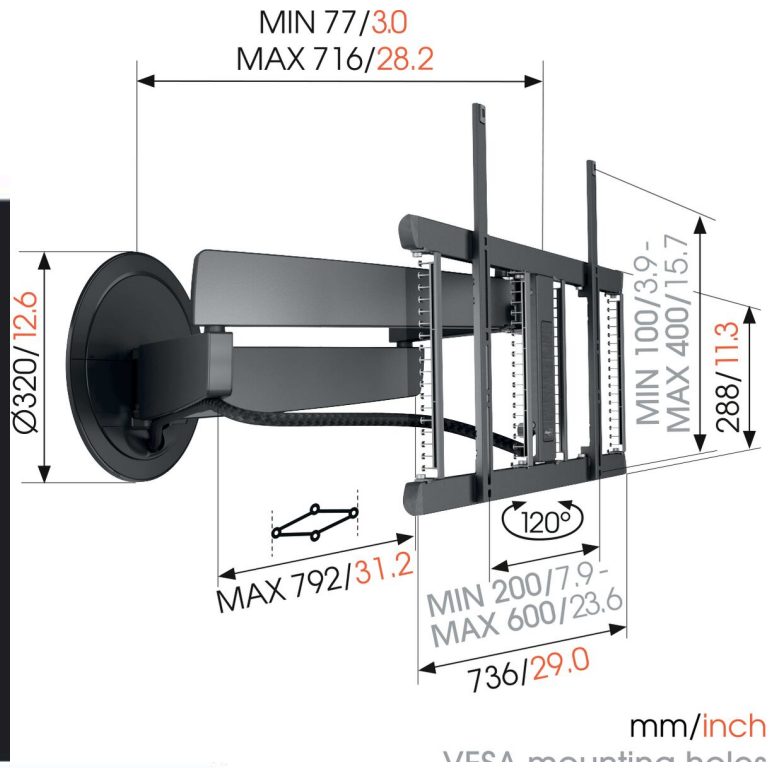

TVM 7675 PRO Motorized TV Wall Mount (black)

Article number (SKU): 8876750P
Colour: Black

Tender specifications

BRAND AND PRODUCT: Vogel's TVM 7675 MotionMount; motorized TV wall mount; wall solution; colour: black; MARKET SEGMENTATION: motorized TV wall mount ideal for use in luxurious office and hospitality settings; market segment hospitality; market segment corporate; SUITABLE FOR: Suitable for displays 40 inch to 77 inch; Max. weight of display 35 kg / 77.16 lbs; MATERIALS: vertical interface bracket steel (DC01); horizontal interface bars aluminium A6063; cable clips ABS; interface bar end caps TPE; interface cover plate PP; wall mount steel (DC01); wall mount cover plates ABS FR V2; wall mount arms steel (DC01); wall mount arms cover plate ABS; single carton C-flute FEATURES: TÜV-3 tested; in-house developed motor unit; endurance test of at least 7,500 cycles; CE/CB certificate; single power adapter with multiple click-on adapter plugs; warranty 2 years; universal interface suitable for any brand of display up to 77 inch; TV mount arm speed 28mm/s with display up to 35 kg / 77.16 lbs; anti-collision protection: when in contact with object TV mount stops; environment-friendly packaging entirely without EPP | EPS TECHNICAL SPECIFICATIONS: Min. VESA 200 x 100mm / 7.9 x 3.9 inch; Max. VESA 600 x 400 / 23.6 x 15.7 inch; Min.-Max. distance to wall 77 - 715mm / 3.03 - 28.15 inch; TV mount arm speed 28mm/s; power supply 100-240v ~ 50/60Hz; max. adapter power consumption 16W ~ 12V/1.5A; standby power consumption 1.1W; cable management included; product width x depth, 792 x 452 mm / 31.2 x 17.8 inch; net weight 9.7 kg / 21.4 lbs; LOGISTICS INFORMATION: box dimensions (mm) 985 x 382 x 95; gross weight 12.5 kg / 27.6 lbs ; pcs/pallet 24; PRODUCT PROPOSITION: Your large TV, mounted with a design statement; Vogel's Products BV.