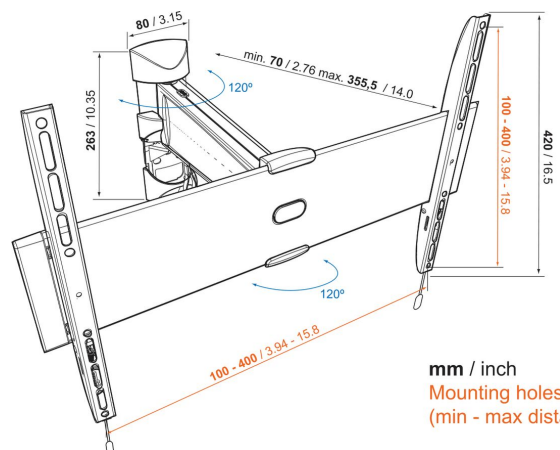

BASE 25 M Full-Motion TV Wall Mount

Key Benefits

- Strong and Simple: solid, secure solutions to mount your TV
- Smoothly turn your TV up to 120°
- Lock your TV securely in place

For TVs up to 55 inch (140 cm)

BASE 25 M is a durable TV wall mount, suitable for 32 to 55 inch (81 to 140 cm) TVs weighing up to 30 kg (66 lbs). Full-motion mount for the best view. What's better than mounting your TV flush against the wall to save space? Being able to pull it out and turn it up to 60 degrees both ways to get the perfect viewing angle from anywhere in the room. The BASE 25 M is solid, strong and flexible.

BASE 25 M Full-Motion TV Wall Mount

Specifications

Article number (SKU)	8343225
Colour	Black
EAN single box	87 12285324260
Product size	M
TÜV certified	Yes
Turn	Motion (up to 120°)
Guarantee	Lifetime
Min. screen size (inch)	32
Max. screen size (inch)	55
Min. hole pattern	100mm x 100mm
Max. hole pattern	400mm x 400mm
Max. bolt size	M8
Max. height of interface (mm)	420
Max. width of interface (mm)	484
Certifications	TÜV
Number of pivot points	2
Service position	No
Spirit level included	No
Universal or fixed hole pattern	Universal