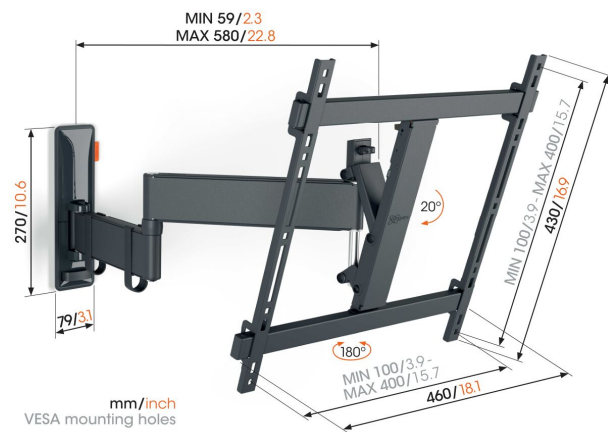

TVM 3443 Full-Motion TV Wall Mount (black)

Key Benefits

- Smooth OneFinger™ Movement - Thanks to coated bearings and precision steel shafts
- Keep your TV always level (horizontally and vertically)
- Cable clips included: Guide your cables from TV to wall
- Easily lock and release with TiltAnchor™
- Turn your TV up to 180° thanks to long arms of 58 cm

Stylish and safe: full-motion TV wall mount for TVs from 32 to 65 inches

Would you like to enjoy your TV optimally from anywhere in the room? And are you therefore looking for a stylish but sturdy TV wall mount so that your TV is secure? This COMFORT Full-Motion+ TV wall mount is perfect for you. You can turn the wall mount up to 180° and tilt it up to 20°. The wall mount is suitable for TVs from 32 to 65 inches and weighing up to 25 kg.

TVM 3443 Full-Motion TV Wall Mount (black)

Specifications

Article number (SKU)	3834430
Colour	Black
EAN single box	8712285350320
Product size	M
Height	430
Width	460
TÜV certified	Yes
Tilt	Tilt up to 20°
Turn	Full motion (up to 180°)
Guarantee	10 years
Min. screen size (inch)	32
Max. screen size (inch)	65
Max. weight load (kg/Lbs)	25 / 55.12
Min. hole pattern	100mm x 100mm
Max. hole pattern	400mm x 400mm
Max. bolt size	M8
Max. height of interface (mm)	430
Max. width of interface (mm)	460
Cable management	Cable clips
Certifications	TÜV
Max. distance to the wall (mm / inch)	580 / 22.83
Max. horizontal hole pattern (mm)	400
Max. vertical hole pattern (mm)	400
Min. distance to the wall (mm / inch)	59 / 2.32
Min. horizontal hole pattern (mm)	100
Min. vertical hole pattern (mm)	100
Number of pivot points	3
Spirit level included	Yes
Universal or fixed hole pattern	Universal