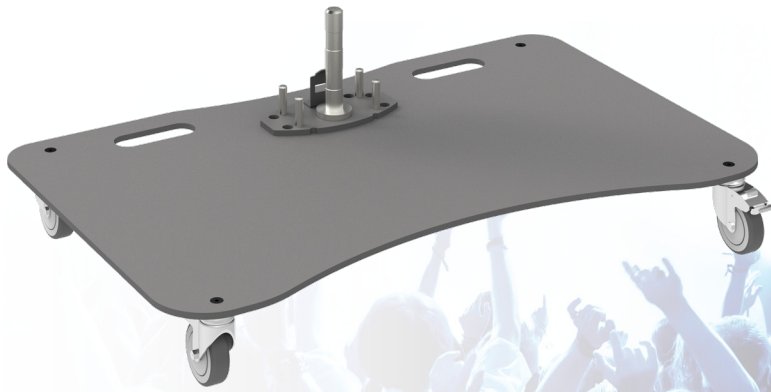

Wheeled base plate max. 65 inch, 60kg

063.1510 Wheeled base plate up to 65 inch, 60 kg, single construction (with pin)

For the customer who wishes to be flexible with the SmartMetals stands it is possible to exchange base plates.

Wheeled base plate max. 65 inch, 60kg

Features

Weight: 33.60 kg
Colour: Dark grey

Maximum load: 60 kg
Mobile / fixed: Mobile