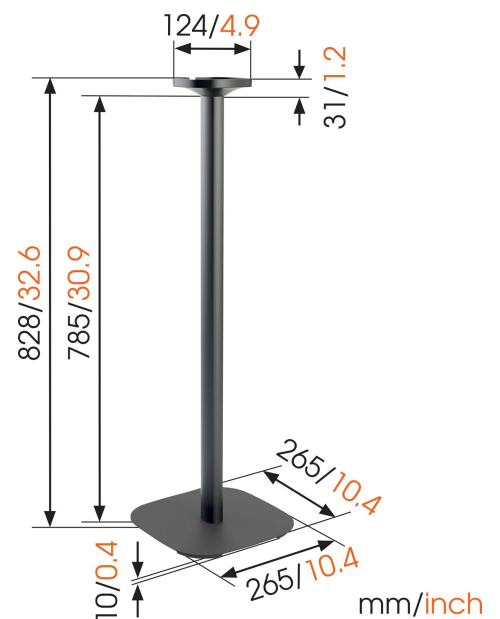

SOUND 4301 Speaker stand for SONOS ONE (SL) & PLAY:1 (white)

Key Benefits

- Integrated extension power cord
- Perfect listening position anywhere in the room

Get more out of your Sonos One (SL) & Play:1

Integrate your Sonos One (SL) & Play:1 speaker seamlessly into your interior design by placing it on a Vogel's SOUND 4301 floor stand. With a height of 82 cm, the floor stand raises your speaker to ear level when you're seated - which is where speakers sound best. Create the perfect Sonos listening position anywhere in the room. The Vogel's floor stand provides secure support for your Sonos One (SL) & Play:1 and comes in black or white to match the colour of your speaker. Installation is easy, thanks to a pre-assembled speaker interface and integrated extension power cord.

SOUND 4301 Speaker stand for SONOS ONE (SL) & PLAY:1 (white)

Specifications

Max. weight load (kg)	5
Max. weight load (Lbs)	11.02
Cable management	Integrated cable management
Spirit level included	Yes
Speaker models	Sonos PLAY:1 Sonos One
Article number (SKU)	8153021
EAN single box	8712285341465
Colour	White
Certifications	TÜV
TÜV certified	Yes
Guarantee	5 years