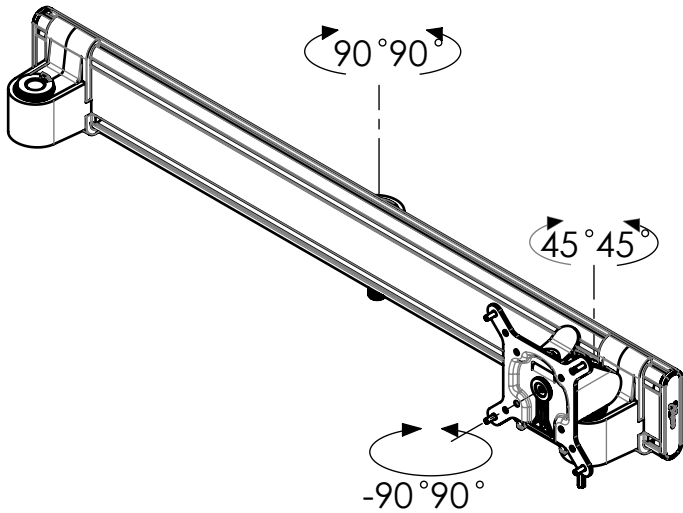

Product data sheet

MOMO A001

Dimensions in mm [inch]

Screen sizes:
Max weight:

max display with 620mm
2x10kg

Screen mounting kit:

M4x10mm thumb screw
M4x10mm cross recessed