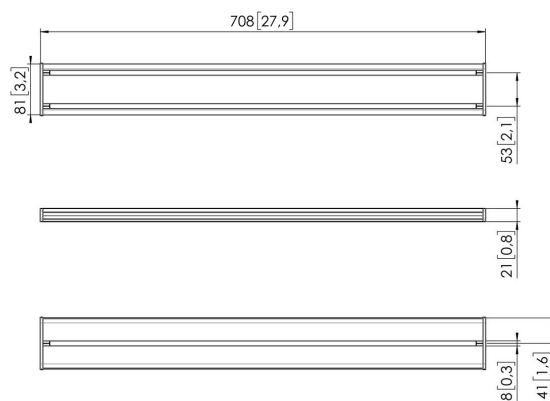

MOMO C470 Interface Bar Component, 70 cm (black)

Største fordele

Build your ideal monitor arm The MOMO C470 Interface Bar Component, 70 cm, is part of MOMO Motion and Motion+. Specially designed for optimal monitor alignment. Endless possibilities Create a multi-monitor set-up with just a few components. Including both straight and angled positions. MOMO monitor arm accessories and components are installed using just one allen (hex) key, cleverly integrated into the product. So you'll always have the right tool at hand.

MOMO C470 Interface Bar Component, 70 cm (black)

Specifikationer

Varenummer	7164700
Farve	Sort
EAN enkelt pakke	8712285354502
Højde	81
Længde	708
Dybde	21
TÜV-certificeret	Ja
Garanti	10 år

VOGEL'S HOLDING BV (©)