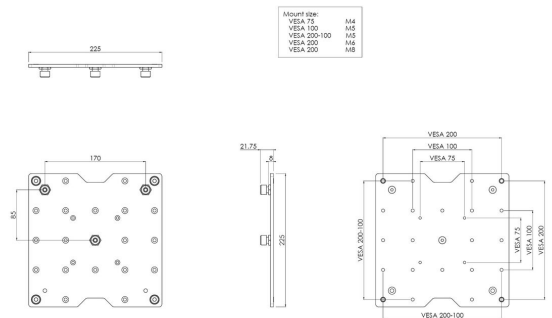

S063.0300 Display Mount

Provide the displays with a mount with three-point coupling. Thanks to an additional coupling bolts (optional), it can also be used as a four-point coupling. Suitable for VESA 75, 100, 200(-100) Optional additional coupling bolt for four-point coupling Ideal for rental applications

**Smart
metals**
MOUNTING SOLUTIONS

S063.0300 Display Mount

Specifications

Max. weight load (kg)	50
Max. weight load (Lbs)	110.23
Orientation	Landscape / Portrait
Length	225
Width	225
Depth	22
Article number (SKU)	S063.0300
EAN single box	8718868872463
Colour	Black
Guarantee	5 years