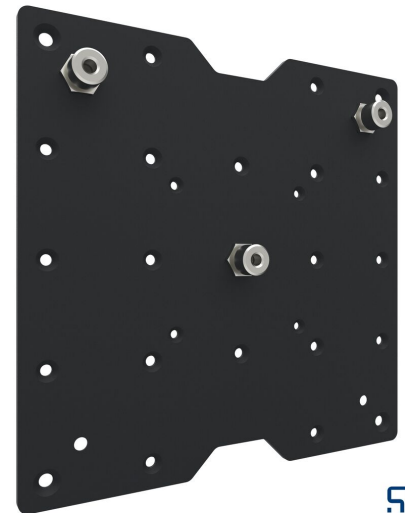

S063.0300 Display Mount

Provide the displays with a mount with three-point coupling. Thanks to an additional coupling bolts (optional), it can also be used as a four-point coupling. Suitable for VESA 75, 100, 200(-100) Optional additional coupling bolt for four-point coupling Ideal for rental applications

**Smart
metals**
MOUNTING SOLUTIONS

S063.0300 Display Mount

Specifications

Max. weight load (kg)	50
Max. weight load (Lbs)	110.23
Orientation	Landscape / Portrait
Length	225
Width	225
Depth	22
Article number (SKU)	S063.0300
EAN single box	8718868872463
Colour	Black
Guarantee	5 years