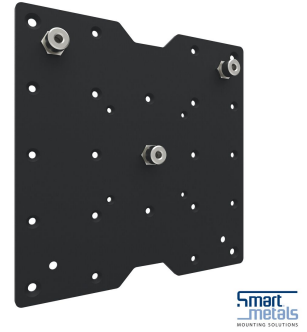

S063.0300 Display Mount

Provide the displays with a mount with three-point coupling. Thanks to an additional coupling bolts (optional), it can also be used as a four-point coupling. Suitable for VESA 75, 100, 200(-100) Optional additional coupling bolt for four-point coupling Ideal for rental applications

**Smart
metals**
MOUNTING SOLUTIONS

S063.0300 Display Mount

Specifications

Max. weight load (kg)	50
Max. weight load (Lbs)	110.23
Orientation	Landscape / Portrait
Length	225
Width	225
Depth	22
Article number (SKU)	S063.0300
EAN single box	8718868872463
Colour	Black
Guarantee	5 years