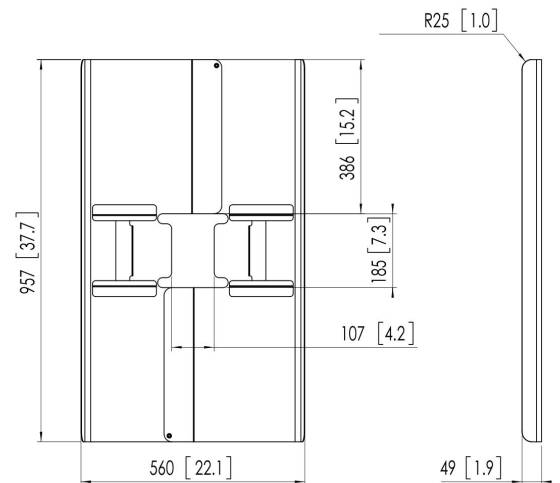

## PFA 9120 Back Cover, portrait 42-49"

Universal display rear covers are designed to cover the rear of the display, hiding cables and players from view and to prevent for tampering. The rear covers can be used in combination with Connect-it ceiling and Connect-it floor solutions. The PFA 9115 and PFA 9116 are for single pole landscape mounting. The PFA 9120 and PFA 9121 are for single pole portrait mounting.

## PFA 9120 Back Cover, portrait 42-49"

## Specifications

Article number (SKU)	7291200
Colour	Black
EAN single box	8712285327469
Guarantee	5 years
Max. screen size (inch)	49
Min. screen size (inch)	42

VOGEL'S HOLDING BV (©)

All rights reserved.  
Subject to printing errors,  
technical and price  
amendments.