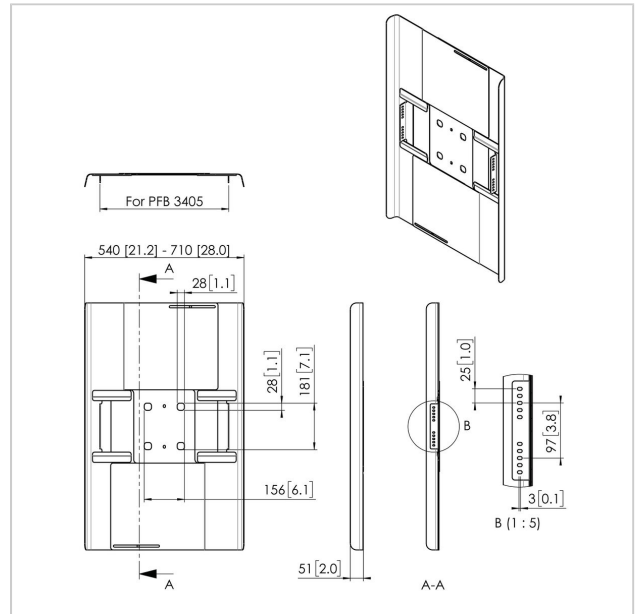

PFA 9120 Back covers portrait 42-49"

Article number (SKU)
Colour

7291200
Black

Universal display rear covers are designed to cover the rear of the display, hiding cables and players from view and to prevent for tampering. The rear covers can be used in combination with Connect-it ceiling and Connect-it floor solutions. The PFA 9115 and PFA 9116 are for single pole landscape mounting. The PFA 9120 and PFA 9121 are for single pole portrait mounting.

PFA 9120 Back covers portrait 42-49"

www.vogels.com

VOGEL'S HOLDING BV 2019 (c) All rights reserved.
Subject to printing errors, technical and price amendments.
Date: 2020-07-17

Specifications

Product type number	PFA 9120
Article number (SKU)	7291200
Colour	Black
EAN single box	8712285327469
Guarantee	5 years
Max. screen size (inch)	49
Min. screen size (inch)	42