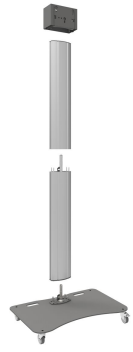

## S062.1500 Display Trolley, divisible,

A display trolley that is easy to assemble and also disassemble? This divisible display trolley is ideal for the rental sector.

Smart  
metals  
MOUNTING SOLUTIONS

## S062.1500 Display Trolley, divisible, <65"

# Specifications

Max. screen size (inch)	65
Max. distance to floor - center display (mm)	1890
Max. weight load (kg)	60
Max. weight load (Lbs)	132.28
Height	2029
Width	900
Depth	563
Article number (SKU)	S062.1500
EAN single box	8718868873033
Colour	Silver
Guarantee	5 years