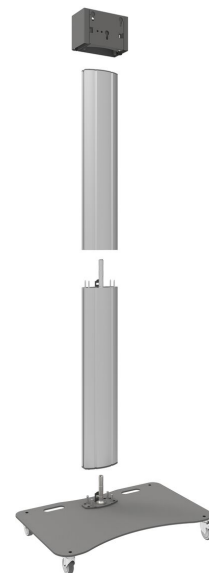

## S062.1500 Display Trolley, divisible,

A display trolley that is easy to assemble and also disassemble? This divisible display trolley is ideal for the rental sector.

Smart  
metals  
MOUNTING SOLUTIONS

## S062.1500 Display Trolley, divisible, <65"

# Specifications

Max. screen size (inch)	65
Max. distance to floor - center display (mm)	1890
Max. weight load (kg)	60
Max. weight load (Lbs)	132.28
Height	2029
Width	900
Depth	563
Article number (SKU)	S062.1500
EAN single box	8718868873033
Colour	Silver
Guarantee	5 years