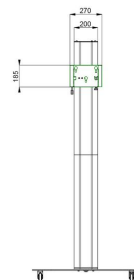

## S062.1500 Display Trolley, divisible,

A display trolley that is easy to assemble and also disassemble? This divisible display trolley is ideal for the rental sector.

Smart  
metals  
MOUNTING SOLUTIONS

## S062.1500 Display Trolley, divisible, <65"

# Specifications

Max. screen size (inch)	65
Max. distance to floor - center display (mm)	1890
Max. weight load (kg)	60
Max. weight load (Lbs)	132.28
Height	2029
Width	900
Depth	563
Article number (SKU)	S062.1500
EAN single box	8718868873033
Colour	Silver
Guarantee	5 years