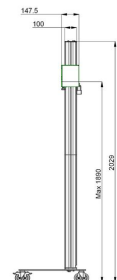

## S062.1500 Display Trolley, divisible,

A display trolley that is easy to assemble and also disassemble? This divisible display trolley is ideal for the rental sector.

Smart  
metals  
MOUNTING SOLUTIONS

## S062.1500 Display Trolley, divisible, <65"

# Specifications

Max. screen size (inch)	65
Max. distance to floor - center display (mm)	1890
Max. weight load (kg)	60
Max. weight load (Lbs)	132.28
Height	2029
Width	900
Depth	563
Article number (SKU)	S062.1500
EAN single box	8718868873033
Colour	Silver
Guarantee	5 years