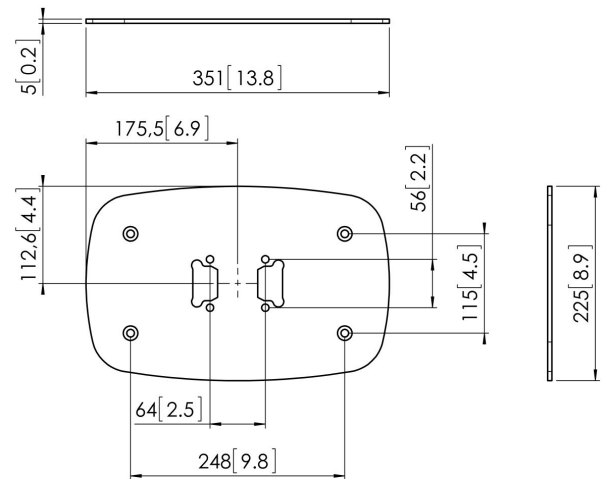

PFF 7060 Floor Mounting Plate

The PFF 7060 floor plate is a part of the modular Connect-it system. With this floorplate you can create a multi purpose permanent floor solution.

PFF 7060 Floor Mounting Plate

Specifications

Article number (SKU)	7327060
Colour	Black
EAN single box	8712285323867
Height	5
Width	351
Depth	225
TÜV certified	Yes
Guarantee	5 years

VOGEL'S HOLDING BV (©)

All rights reserved.
Subject to printing errors,
technical and price
amendments.