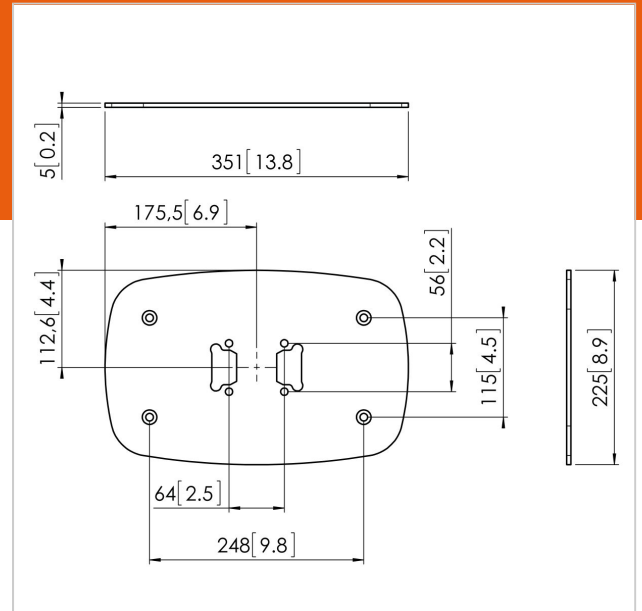

PFF 7060 Floor mounting plate black

Article number (SKU)
Colour

7327060
Black

Key Benefits

- Easy to install
- Modular

The PFF7060 floor plate is a part of the modular Connect-it system. With this floorplate you can create a multi purpose permanent floor solution.

Vogel's Connect-it floor solutions (floor stands and trolleys) is an uniquely flexible system. With only a few standard components, you can create a solution for almost any requirement. From a single display floor stand in a shop window, a back-to-back display set-up in an airport, to a movable video conferencing set-up for corporate use, the flexible Connect-it floor solutions line fits every situation. Connect-it floor solutions can accommodate displays from small to extra large, weighing up to 160 kg. Connect-it floor modules are available in black and silver to fit any interior décor.

PFF 7060 Floor mounting plate black

www.vogels.com

VOGEL'S HOLDING BV 2019 (c) All rights reserved.
Subject to printing errors, technical and price amendments.
Date:2019-05-10

Specifications

Product type number	PFF 7060
Article number (SKU)	7327060
Colour	Black
EAN single box	8712285323867
Height	5
Width	351
Depth	225
TÜV certified	Yes
Guarantee	5 years