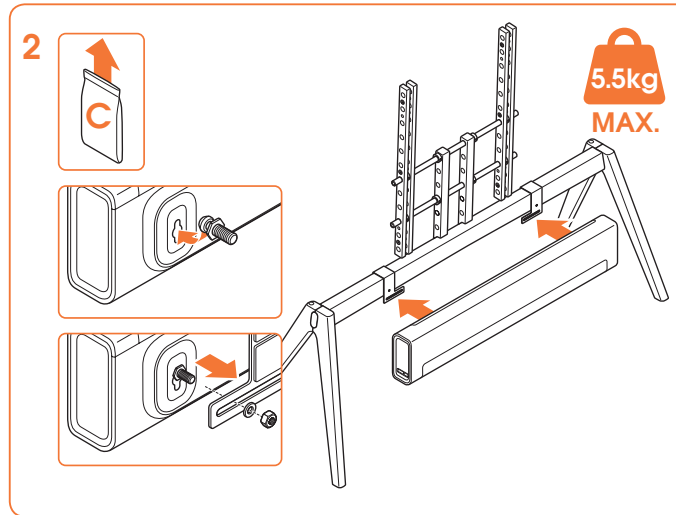

OP2 Universal Soundbar Adapter (backside mounting) Mounting instructions

SONOS PLAYBAR

VOGEL'S

Universal big

Universal small