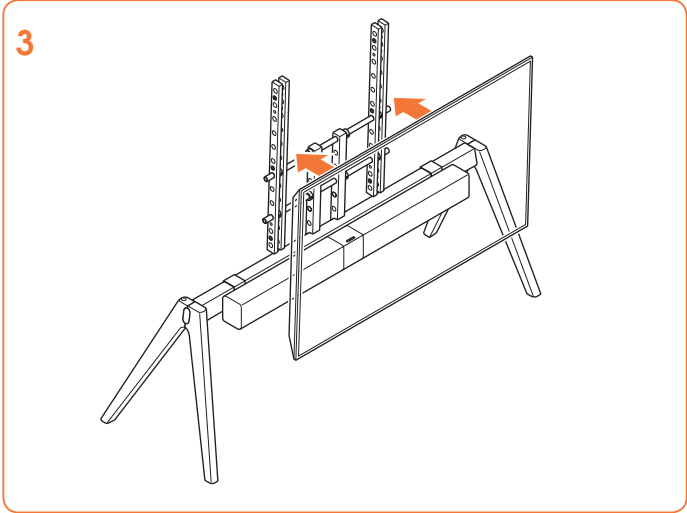

OP2 Universal Soundbar Adapter (backside mounting) Mounting instructions

SONOS PLAYBAR

VOGEL'S

Universal big

Universal small