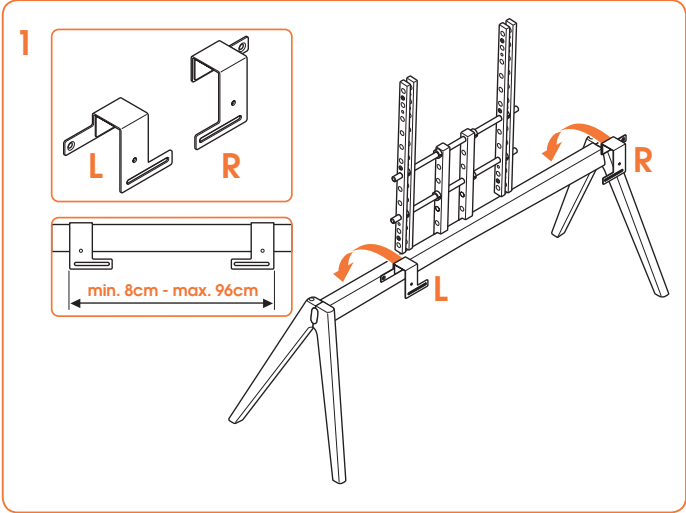

OP2 Universal Soundbar Adapter (backside mounting) Mounting instructions

SONOS PLAYBAR

VOGEL'S

Universal big

Universal small