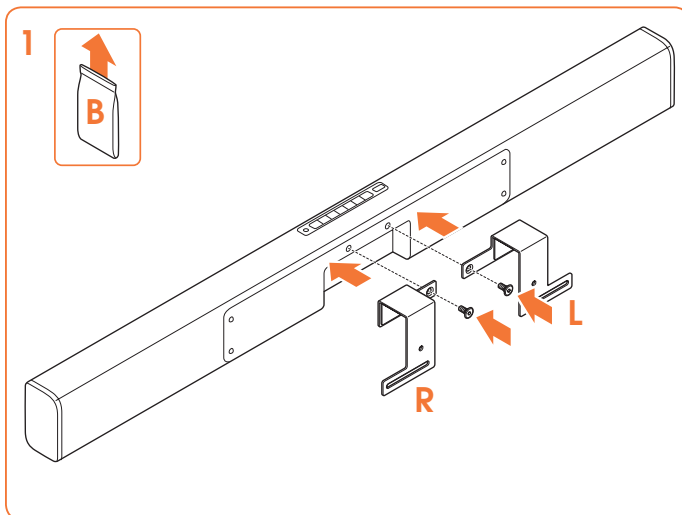

OP2 Universal Soundbar Adapter (backside mounting) Mounting instructions

SONOS PLAYBAR

VOGEL'S

Universal big

Universal small