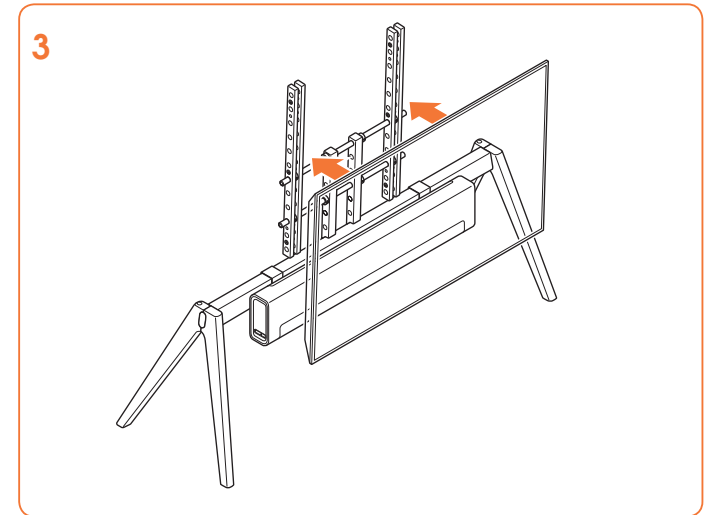

OP2 Universal Soundbar Adapter (backside mounting) Mounting instructions

SONOS PLAYBAR

VOGEL'S

Universal big

Universal small