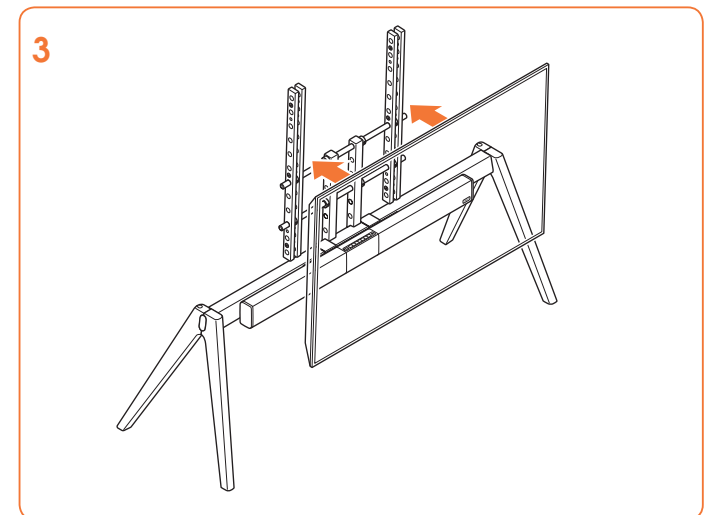

OP2 Universal Soundbar Adapter (backside mounting) Mounting instructions

SONOS PLAYBAR

VOGEL'S

Universal big

Universal small