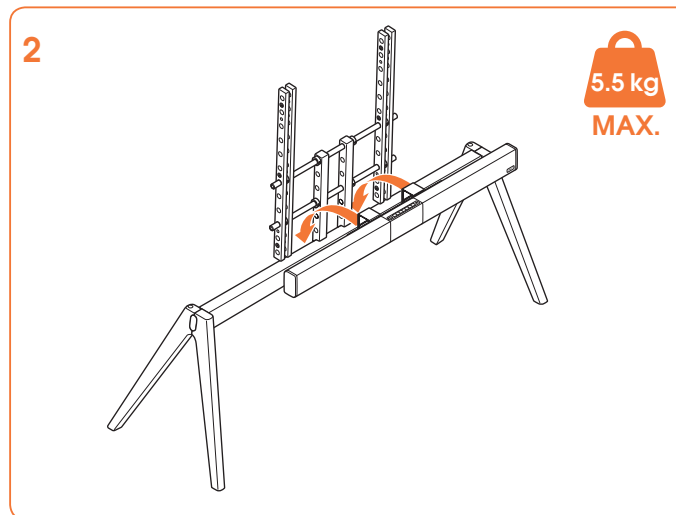

OP2 Universal Soundbar Adapter (backside mounting) Mounting instructions

SONOS PLAYBAR

VOGEL'S

Universal big

Universal small