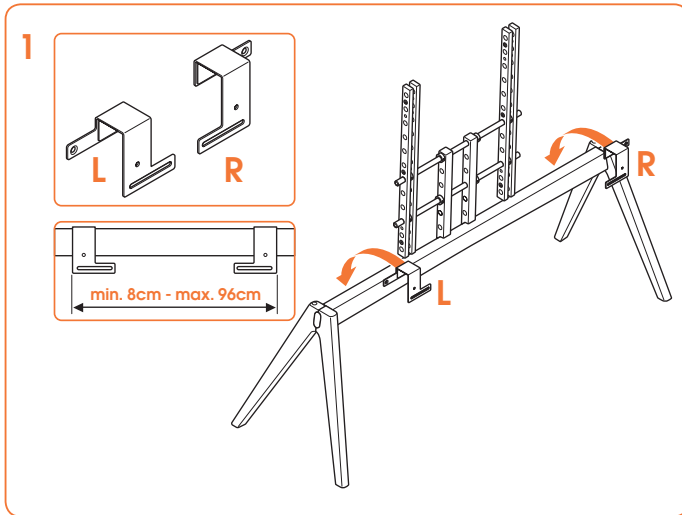

OP2 Universal Soundbar Adapter (backside mounting) Mounting instructions

SONOS PLAYBAR

VOGEL'S

Universal big

Universal small