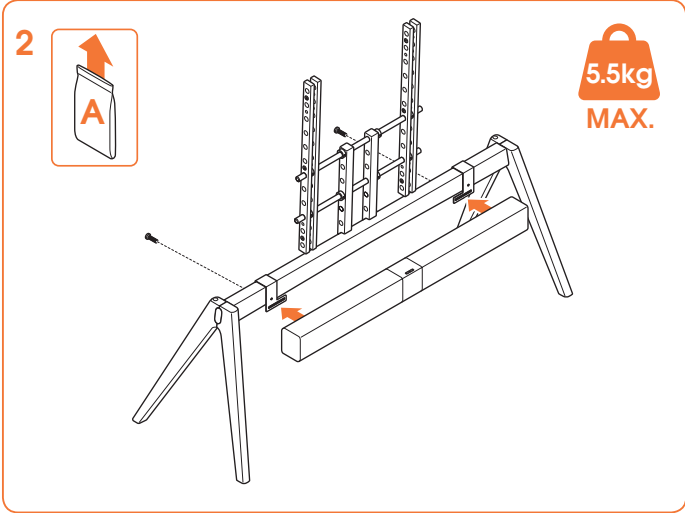

OP2 Universal Soundbar Adapter (backside mounting) Mounting instructions

SONOS PLAYBAR

VOGEL'S

Universal big

Universal small