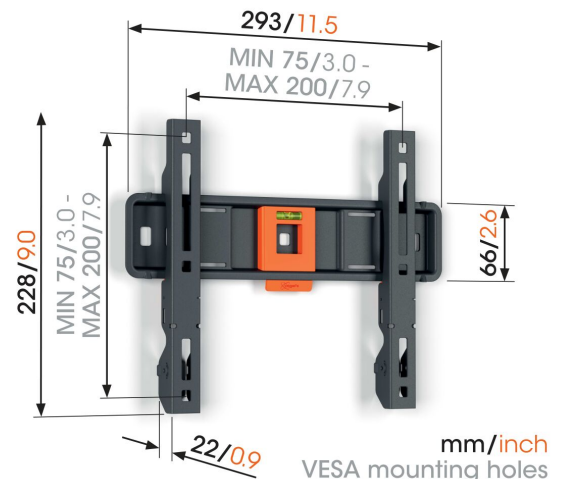

## TVM 1203 Fixed TV Wall Mount

### Key Benefits

- Minimal distance to the wall (only 2.2 cm)
- SoffLock™: secure your TV simply
- Spirit level included

### Flat TV wall mount for TVs from 19 to 50 inches

Mount your TV on the wall quickly and easily? This no-nonsense TV wall mount from the QUICK Fixed series is the perfect solution. The TV wall mount is suitable for TVs from 19 to 50 inches and weighing up to 30 kg. There is only 2.2 cm between the TV and the wall. The QUICK Fixed TV wall mount cannot be turned or tilted. It is therefore ideally suited to situations in which you sit directly in front of the TV.

# Specifications

Article number (SKU)	1812030
Colour	Black
EAN single box	8712285348105
Product size	S
Height	228
Width	293
Depth	22
TÜV certified	Yes
Guarantee	5 years
Min. screen size (inch)	19
Max. screen size (inch)	50
Max. weight load (kg/Lbs)	30 / 66.14
Min. hole pattern	75mm x 75mm
Max. hole pattern	200mm x 200mm
Max. bolt size	M8
Max. height of interface (mm)	228
Max. width of interface (mm)	293
Certifications	TÜV
Max. horizontal hole pattern (mm)	200
Max. vertical hole pattern (mm)	200
Min. distance to the wall (mm / inch)	22 / 0.87
Min. horizontal hole pattern (mm)	75
Min. vertical hole pattern (mm)	75
Spirit level included	Yes
Universal or fixed hole pattern	Universal