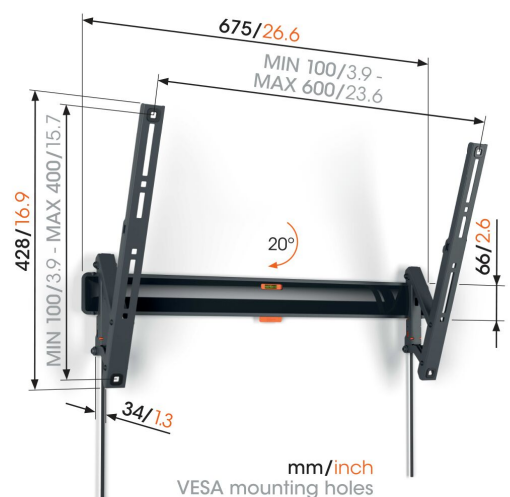

## TVM 3615 Tilting TV Wall Mount

### Stylish and safe: tilting TV wall mount for TVs from 40 to 77 inches

Are you looking for a safe and stylish TV wall mount for your large flat screen TV? One that you can tilt because you want to mount your TV a bit higher on the wall, for example in your bedroom? If so, this COMFORT Tilt TV wall mount is the perfect choice. You can tilt it up to 20° to create the ideal viewing angle. The wall mount is suitable for large TVs from 40 to 77 inches and weighing up to 35 kg.

# Specifications

Article number (SKU)	3836150
Colour	Black
EAN single box	8712285347849
Product size	L
TÜV certified	Yes
Tilt	Tilt up to 20°
Guarantee	10 years
Min. screen size (inch)	40
Max. screen size (inch)	77
Max. weight load (kg)	35
Min. hole pattern	100mm x 100mm
Max. hole pattern	600mm x 400mm
Max. bolt size	M8
Max. height of interface (mm)	428
Max. width of interface (mm)	675
Max. horizontal hole pattern (mm)	600
Max. vertical hole pattern (mm)	400
Min. distance to the wall (mm)	34
Spirit level included	Yes
Universal or fixed hole pattern	Universal