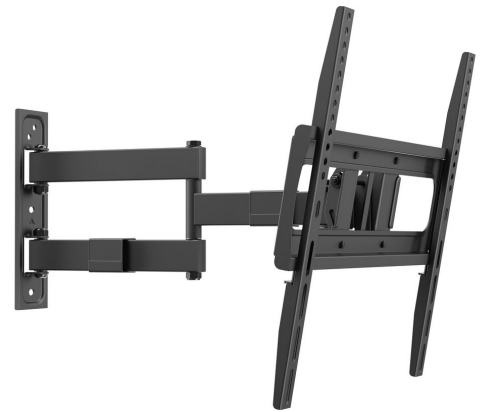

UP 4043 Full-Motion TV Wall Mount M

Key Benefits

- Watch from anywhere in the room: turn up to 180°
- Avoid reflections: tilt up to 15°
- Cable clips included: Guide your cables from TV to wall
- Tested up to 3 times max. TV weight
- Reliable quality for an affordable price

The UP 4045 combines a sleek, minimalist design with dependable strength to keep your TV safely in place. Ideal for mounting in a bedroom. Mount the TV higher on the wall and tilt up to 15°. The integrated cable management system keeps wires neatly organized, giving your setup a clean and tidy look. Designed for lasting reliability, the UP 4045 is tested extensively.

mm/inch
VESA mounting holes

UP 4043 Full-Motion TV Wall Mount M

Specifications

| | |
|-----------------------------------|----------------|
| Min. screen size (inch) | 32 |
| Max. screen size (inch) | 65 |
| Min. hole pattern | 75mm x 75mm |
| Max. hole pattern | 400mm x 400mm |
| Min. horizontal hole pattern (mm) | 75 |
| Max. horizontal hole pattern (mm) | 400 |
| Min. vertical hole pattern (mm) | 75 |
| Max. vertical hole pattern (mm) | 400 |
| Universal or fixed hole pattern | Universal |
| Max. height of interface (mm) | 420 |
| Max. width of interface (mm) | 480 |
| Max. weight load (kg) | 25 |
| Max. weight load (Lbs) | 55.12 |
| Turn | Up to 180° |
| Number of pivot points | 3 |
| Tilt | Tilt up to 15° |
| Cable management | Cable clips |
| Spirit level included | No |
| Height | 420 |
| Width | 480 |
| Depth | 500 |
| Article number (SKU) | 8440430 |
| EAN single box | 8712285417023 |
| Colour | Black |
| Guarantee | 5 years |