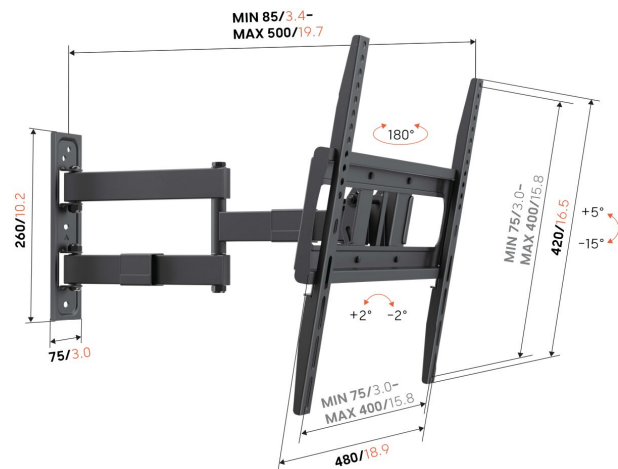

UP 4043 Full-Motion TV Wall Mount M

Key Benefits

- Watch from anywhere in the room: turn up to 180°
- Avoid reflections: tilt up to 15°
- Cable clips included: Guide your cables from TV to wall
- Tested up to 3 times max. TV weight
- Reliable quality for an affordable price

The UP 4045 combines a sleek, minimalist design with dependable strength to keep your TV safely in place. Ideal for mounting in a bedroom. Mount the TV higher on the wall and tilt up to 15°. The integrated cable management system keeps wires neatly organized, giving your setup a clean and tidy look. Designed for lasting reliability, the UP 4045 is tested extensively.

mm/inch
VESA mounting holes

UP 4043 Full-Motion TV Wall Mount M

Specifications

| | |
|-----------------------------------|----------------|
| Min. screen size (inch) | 32 |
| Max. screen size (inch) | 65 |
| Min. hole pattern | 75mm x 75mm |
| Max. hole pattern | 400mm x 400mm |
| Min. horizontal hole pattern (mm) | 75 |
| Max. horizontal hole pattern (mm) | 400 |
| Min. vertical hole pattern (mm) | 75 |
| Max. vertical hole pattern (mm) | 400 |
| Universal or fixed hole pattern | Universal |
| Max. height of interface (mm) | 420 |
| Max. width of interface (mm) | 480 |
| Max. weight load (kg) | 25 |
| Max. weight load (Lbs) | 55.12 |
| Turn | Up to 180° |
| Number of pivot points | 3 |
| Tilt | Tilt up to 15° |
| Cable management | Cable clips |
| Spirit level included | No |
| Height | 420 |
| Width | 480 |
| Depth | 500 |
| Article number (SKU) | 8440430 |
| EAN single box | 8712285417023 |
| Colour | Black |
| Guarantee | 5 years |