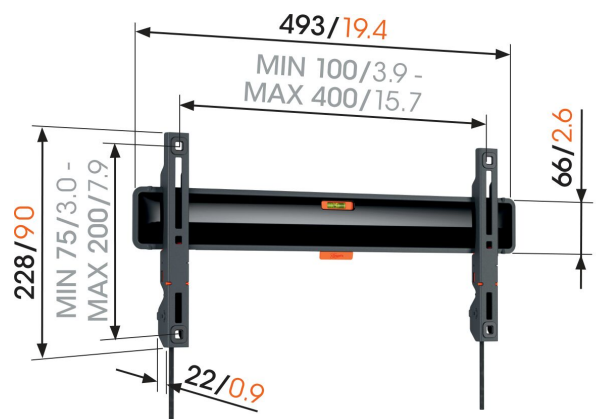

## TVM 3405 SP Fixed OLED TV Wall Mount

### Key Benefits

- Ideal for OLED TVs
- Like a painting: just 2.2 cm from the wall
- Lock your TV with a single click through ClickLoc™
- Protective TV patches - Protect the rear of your TV with soft protective patches
- Easy cable access

### Flat TV wall mount for OLED TVs from 32 to 77 inches - stylish and safe

Looking for a flat wall mount that's ideal for your OLED TV? This COMFORT Fixed TV wall mount with short strips is specially designed for OLED TVs that are thicker at the bottom than at the top. The solution if you want to mount your TV close to the wall with only 2.2 cm between TV and wall. If you don't need to turn or tilt the TV, this wall mount is perfect. OLED TVs from 32 to 77 inches in size and weighing up to 50 kg can be stylishly and safely mounted.

### Specifications

Article number (SKU)	3834050SP
Colour	Black
EAN single box	8712285360749
Product size	OLED M
Height	228
Width	493
TÜV certified	Yes
Guarantee	10 years
Min. screen size (inch)	32
Max. screen size (inch)	77
Max. weight load (kg/Lbs)	50 / 110.23
Min. hole pattern	100mm x 100mm
Max. hole pattern	400mm x 200mm
Max. bolt size	M8
Max. height of interface (mm)	228
Max. width of interface (mm)	493
Max. horizontal hole pattern (mm)	400
Max. vertical hole pattern (mm)	200
Min. distance to the wall (mm)	22
Min. horizontal hole pattern (mm)	100
Min. vertical hole pattern (mm)	100
Service position	Yes
Spirit level included	Yes
Universal or fixed hole pattern	Universal