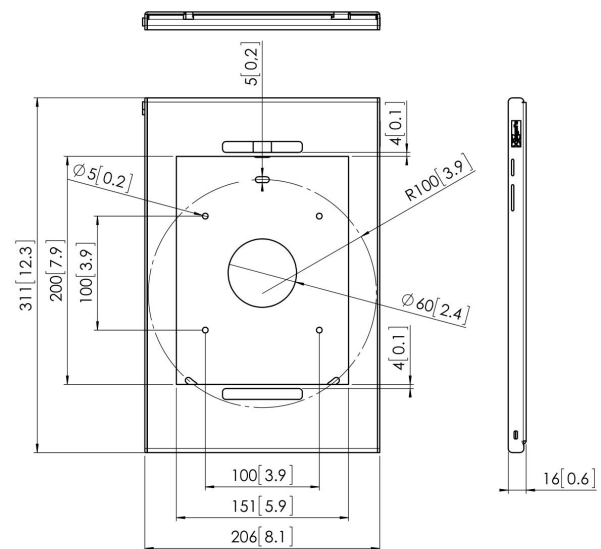

PTS 1220 Tablet Holder for Galaxy Tab S3

More and more tablet PC's like the Samsung Galaxy Tab are used for public applications in retail shops, museums, showrooms and exhibitions. Vogel's Professional has developed a secure enclosure for the Samsung Galaxy Tab S3 called TabLock. TabLock prevents theft and unauthorized operation of the tablet.