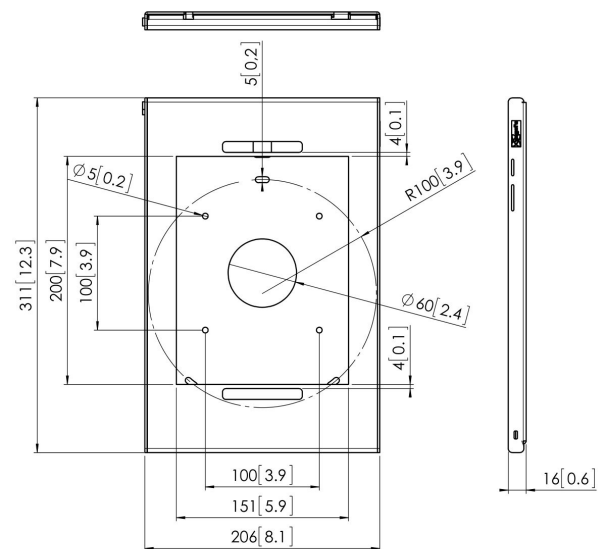

PTS 1220 Tablet Holder for Galaxy Tab S3

Specifications

Article number (SKU)	7495294
Colour	Silver
EAN single box	8712285331701
Height	311
Width	206
Depth	16
TÜV certified	No
Guarantee	5 years
Desk options	Fixed table mount Fixed table stand Free-standing table stand
Lockable	True
Tablet Brand and Model(s)	Samsung Galaxy Tab S2
Tablet Home button Hidden or Accessible	Hidden