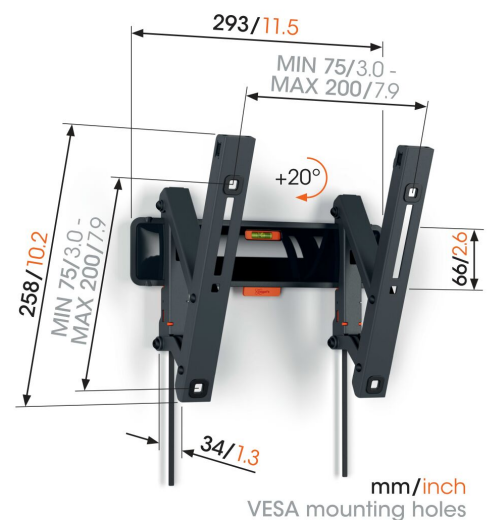

TVM 3211 Tilting TV Wall Mount

Key Benefits

- Effortless tilting - Avoid reflections and tilt up to 20°
- Family friendly TV watching - Easy to use, safe for your family
- Lock your TV with a single click through ClickLoc™
- Spirit level included
- Protective TV patches - Protect the rear of your TV with soft protective patches

Stylish and safe: tilting TV wall mount for TVs from 19 to 43 inches

With this COMFORT Tilt TV wall mount, you are choosing style, safety and a pleasant viewing experience. The wall mount is ideal for when your TV is mounted a bit higher on the wall, for example in the bedroom. You can tilt it up to 20° to create the ideal viewing angle. The TV wall mount is suitable for TVs from 19 to 43 inches and weighing up to 15 kg.

TVM 3211 Tilting TV Wall Mount

Specifications

Article number (SKU)	3832110
Colour	Black
EAN single box	8712285349584
Product size	S
Height	258
Width	293
TÜV certified	Yes
Tilt	Tilt up to 20°
Guarantee	10 years
Min. screen size (inch)	19
Max. screen size (inch)	43
Max. weight load (kg)	15
Min. hole pattern	75mm x 75mm
Max. hole pattern	200mm x 200mm
Max. bolt size	M8
Max. height of interface (mm)	258
Max. width of interface (mm)	293
Max. horizontal hole pattern (mm)	200
Max. vertical hole pattern (mm)	200
Min. distance to the wall (mm)	34
Spirit level included	Yes
Universal or fixed hole pattern	Universal