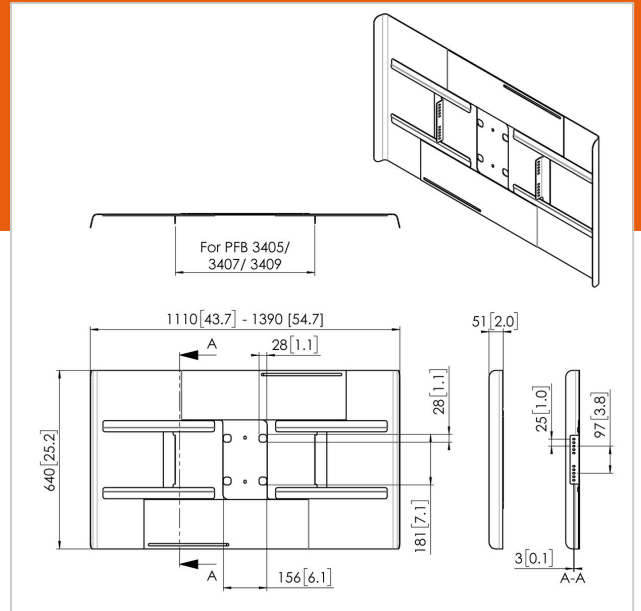

PFA 9116 Back cover landscape 50-55"

Article number (SKU) 7291160
Colour Black

Universal display rear covers are designed to cover the rear of the display, hiding cables and players from view and to prevent for tampering. The rear covers can be used in combination with Connect-it ceiling and Connect-it floor solutions. The PFA 9115 and PFA 9116 are for single pole landscape mounting. The PFA 9120 and PFA 9121 are for single pole portrait mounting.

PFA 9116 Back cover landscape 50-55"

www.vogels.com

VOGEL'S HOLDING BV 2019 (c) All rights reserved.
Subject to printing errors, technical and price amendments.
Date: 2020-07-17

Specifications

Product type number	PFA 9116
Article number (SKU)	7291160
Colour	Black
EAN single box	8712285324888
Guarantee	5 years
Max. screen size (inch)	55
Min. screen size (inch)	50