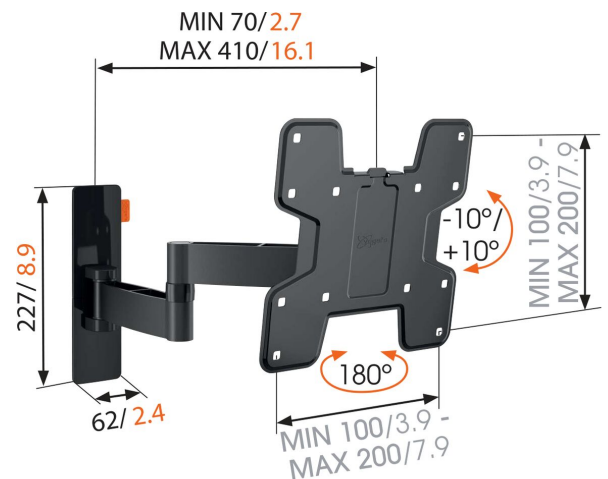

WALL 2145 Full-Motion TV Wall Mount (black)

For TVs up to 40 inch (102 cm)

WALL 2145 is a durable TV wall mount, suitable for 19 to 40 inch (48 to 102 cm) TVs weighing up to 15 kg (33 lbs). Flexible viewing from anywhere in the room. Now you can enjoy watching TV from different places with the WALL 2145 full-motion mount from Vogel's. The perfect view from the dining area and from the nearby living room. A great way to see your favourite TV show from a variety of places.

mm/inch
VESA mounting holes

WALL 2145 Full-Motion TV Wall Mount (black)

Specifications

Article number (SKU)	8353060
Colour	Black
EAN single box	8712285327742
Product size	S
TÜV certified	Yes
Tilt	Tilt -10°/+10°
Turn	Full motion (up to 180°)
Guarantee	Lifetime
Min. screen size (inch)	19
Max. screen size (inch)	40
Max. weight load (kg/Lbs)	15 / 33.07
Max. bolt size	M8
Max. height of interface (mm)	301
Max. width of interface (mm)	302
Certifications	TÜV
Max. distance to the wall (mm / inch)	410 / 16.14
Min. distance to the wall (mm / inch)	70 / 2.76
Number of pivot points	3
Universal or fixed hole pattern	Fixed