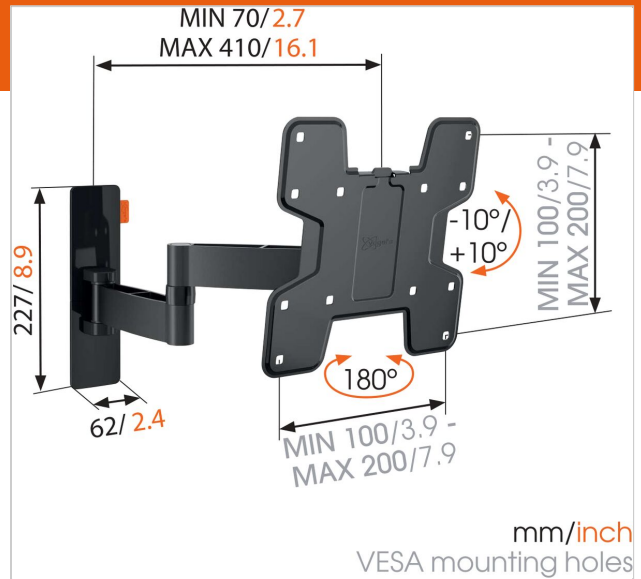

WALL 2145 Full-Motion TV Wall Mount (black)

Article number (SKU)
Colour

8353060
Black

Key Benefits

- Easily level your TV even after installation
- Guide your cables
- Simply Smart Value: Great comfort for an affordable price
- Smoothly turn your TV up to 180°
- Tilt (up to 20°) to avoid reflections

For TVs up to 40 inch (102 cm)

WALL 2145 is a durable TV wall mount, suitable for 19 to 40 inch (48 to 102 cm) TVs weighing up to 15 kg (33 lbs). Flexible viewing from anywhere in the room. Now you can enjoy watching TV from different places with the WALL 2145 full-motion mount from Vogel's. The perfect view from the dining area and from the nearby living room. A great way to see your favourite TV show from a variety of places.

The WALL series: simply smart value

Cook along with your favourite chef. Enjoy a show while doing paperwork. And choose Vogel's WALL series to do so: a smart and modern TV wall mount with a quality build and clean finish that's easy on your budget. It's simply smart value. Put your electronics right underneath your TV. With one of our TV mounting accessories, you can neatly store your game console, Blu-ray player and remote controls.