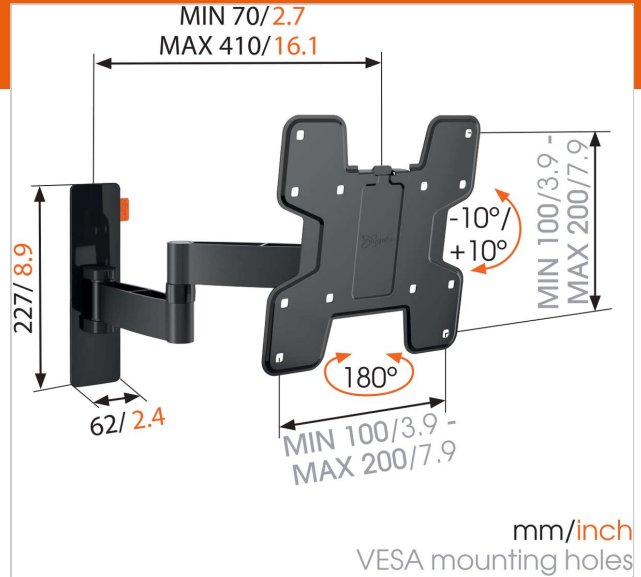

WALL 2145 Full-Motion TV Wall Mount (black)

Article number (SKU)
Colour

8353060
Black

Key Benefits

- Easily level your TV even after installation
- Guide your cables
- Simply Smart Value: Great comfort for an affordable price
- Smoothly turn your TV up to 180°
- Tilt (up to 20°) to avoid reflections

For TVs up to 40 inch (102 cm)

WALL 2145 is a durable TV wall mount, suitable for 19 to 40 inch (48 to 102 cm) TVs weighing up to 15 kg (33 lbs). Flexible viewing from anywhere in the room. Now you can enjoy watching TV from different places with the WALL 2145 full-motion mount from Vogel's. The perfect view from the dining area and from the nearby living room. A great way to see your favourite TV show from a variety of places.

The WALL series: simply smart value

Cook along with your favourite chef. Enjoy a show while doing paperwork. And choose Vogel's WALL series to do so: a smart and modern TV wall mount with a quality build and clean finish that's easy on your budget. It's simply smart value. Put your electronics right underneath your TV. With one of our TV mounting accessories, you can neatly store your game console, Blu-ray player and remote controls.

WALL 2145 Full-Motion TV Wall Mount (black)

www.vogels.com

VOGEL'S HOLDING BV 2019 (c) All rights reserved.
Subject to printing errors, technical and price amendments.
Date:2021-03-09

Specifications

Product type number	WALL 2145
Article number (SKU)	8353060
Colour	Black
EAN single box	8712285327742
Product size	S
TÜV certified	Yes
Tilt	Tilt -10°/+10°
Turn	Full motion (up to 180°)
Guarantee	Lifetime
Min. screen size (inch)	19
Max. screen size (inch)	40
Max. weight load (kg)	15
Max. bolt size	M8
Max. height of interface (mm)	301
Max. width of interface (mm)	302
Max. distance to the wall (mm)	410
Min. distance to the wall (mm)	70
Number of pivot points	3
Universal or fixed hole pattern	Fixed