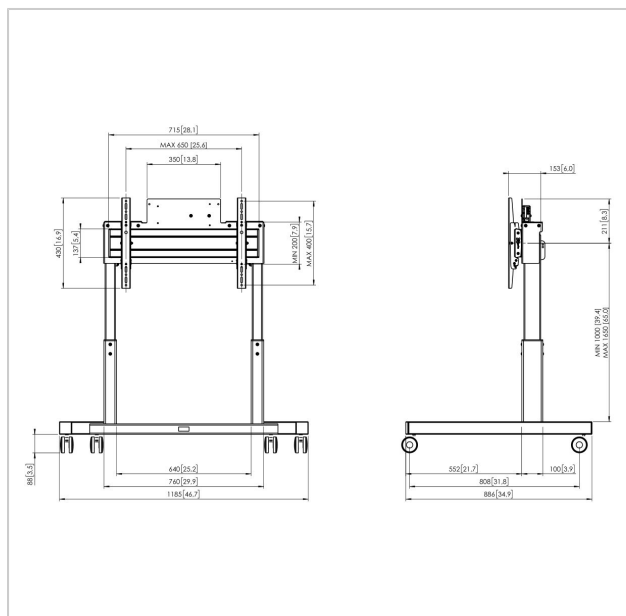

TE1264 Motorized trolley

Article number (SKU) 7912644
Colour Black

Key Benefits

- Easy install
- Adjustable in height up to 65 cm

Motorized trolley kit TE1264

Display size: Fitment: 600x400 Max load: 160 kg / 353 lbs Kit consists of: • 1x PFT 7112 Display trolley motorized • 1x PFB 3407 Display interface bar • 1x PFS 3204 Bandes interface écran

TE1264 Motorized trolley

www.vogels.com

VOGEL'S HOLDING BV 2019 (c) All rights reserved.
Subject to printing errors, technical and price amendments.
Date:2020-08-26

Specifications

| | |
|--|---------------|
| Product type number | TE1264 |
| Article number (SKU) | 7912644 |
| Colour | Black |
| EAN single box | 8712285339745 |
| Height | 1861 |
| Width | 1185 |
| Depth | 886 |
| TÜV certified | Yes |
| Guarantee | 5 years |
| Min. screen size (inch) | 42 |
| Max. screen size (inch) | 86 |
| Max. weight load (kg) | 160 |
| Certifications | CE |
| Max. distance to floor - center display (mm) | 1650 |
| Max. horizontal hole pattern (mm) | 600 |
| Max. vertical hole pattern (mm) | 400 |
| Min. distance to floor - center display (mm) | 1000 |
| Min. horizontal hole pattern (mm) | 100 |
| Min. vertical hole pattern (mm) | 100 |
| Motorized | True |
| Remote controlled | Yes |
| Travel | 650 |