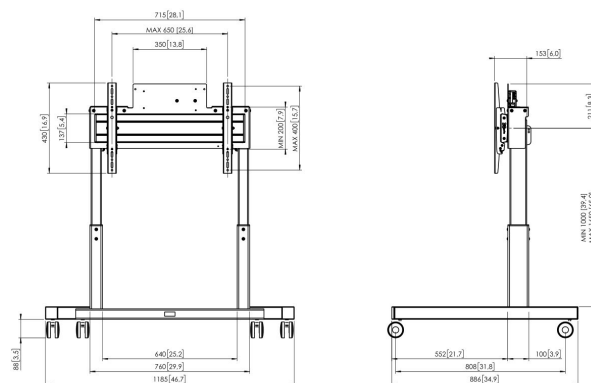

## TE1264 Motorized Display Trolley

### Motorized trolley kit TE1264

Display size: Fitment: 600x400 Max load: 160 kg / 353 lbs Kit consists of: • 1x PFT 7112 Display trolley motorized • 1x PFB 3407 Display interface bar • 1x PFS 3204 Bandes interface écran

# Specifications

Article number (SKU)	7912644
Colour	Black
EAN single box	8712285339745
Height	1861
Width	1185
Depth	886
TÜV certified	Yes
Guarantee	5 years
Min. screen size (inch)	42
Max. screen size (inch)	86
Max. weight load (kg/Lbs)	160 / 352.74
Certifications	CE
Max. distance to floor - center display (mm)	1650
Max. horizontal hole pattern (mm)	600
Max. vertical hole pattern (mm)	400
Min. distance to floor - center display (mm)	1000
Min. horizontal hole pattern (mm)	100
Min. vertical hole pattern (mm)	100
Motorized	Yes
Remote controlled	Yes
Height adjustment (mm)	650