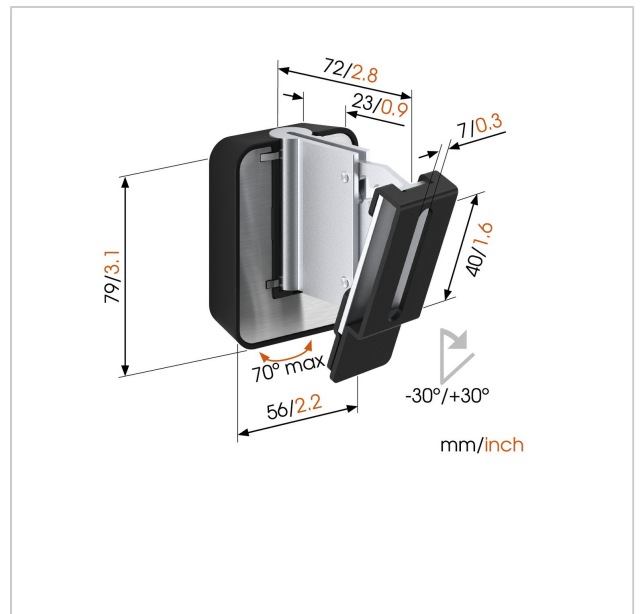

SOUND 3200 Lautsprecher Wandhalterung (Weiß)

Artikelnummer (SKU)
Farbe

8152001
Weiß

Entscheidende Vorteile

- Sorgen Sie für die beste Hörposition
- Passen Sie den Winkel des Lautsprechers ganz einfach mit einer Hand an
- Integrierte Wasserwaage

Get more out of your speaker

Integrate your speaker seamlessly into your interior design by mounting it anywhere on your wall with the Vogel's SOUND 3200 wall mount. The mount can be placed high or low, out of sight or in plain view - the wide turn (70°) and tilt (30° up and down) capacity make sure that you can always angle your speaker to sound best. This low-profile speaker mount provides secure support for your speaker and comes in black or white to match the colour of your speaker. Installing the bracket perfectly straight is a breeze, thanks to the integrated spirit level.

Positionieren Sie den Lautsprecher für optimalen Klang

Die Vogel's Wandhalterung für Ihren Lautsprecher hilft Ihnen, Platz zu sparen, und sorgt trotzdem für die optimale Hörposition. Passen Sie den Lautsprecherwinkel ganz einfach mit einer Hand an und tauchen Sie wie nie zuvor in die Musik ein.