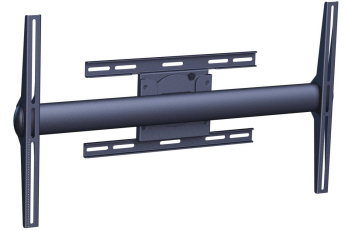

PFW 6854 Display wall mount rotate

This 360° rotating, universal display mount holds displays up to 72 kg / 160 lbs. It typically fits displays 42 - 65 inch.

PFW 6854 Display wall mount rotate

Specifications

Article number (SKU)	7368540
Colour	Black
EAN single box	8712285323447
TÜV certified	Yes
Turn	Up to 360°
Guarantee	5 years
Min. screen size (inch)	42
Max. screen size (inch)	65
Max. weight load (kg)	72
Max. height of interface (mm)	533
Max. width of interface (mm)	945
Lock options	No lock
Max. horizontal hole pattern (mm)	870
Max. screen size (inch)	65
Max. vertical hole pattern (mm)	505
Min. distance to the wall (mm)	95
Min. horizontal hole pattern (mm)	200
Min. screen size (inch)	42
Min. vertical hole pattern (mm)	200
Orientation	Landscape / Portrait