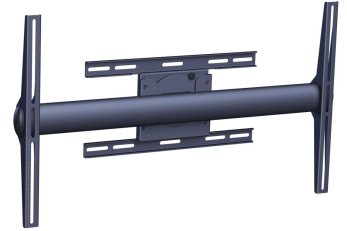

## PFW 6854 Display wall mount rotate

This 360° rotating, universal display mount holds displays up to 72 kg / 160 lbs. It typically fits displays 42 - 65 inch.

## PFW 6854 Display wall mount rotate

# Specifications

Article number (SKU)	7368540
Colour	Black
EAN single box	8712285323447
TÜV certified	Yes
Turn	Up to 360°
Guarantee	5 years
Min. screen size (inch)	42
Max. screen size (inch)	65
Max. weight load (kg/Lbs)	72 / 158.73
Max. height of interface (mm)	533
Max. width of interface (mm)	945
Lock options	No lock
Max. horizontal hole pattern (mm)	870
Max. screen size (inch)	65
Max. vertical hole pattern (mm)	505
Min. distance to the wall (mm / inch)	95 / 3.74
Min. horizontal hole pattern (mm)	200
Min. screen size (inch)	42
Min. vertical hole pattern (mm)	200
Orientation	Landscape / Portrait