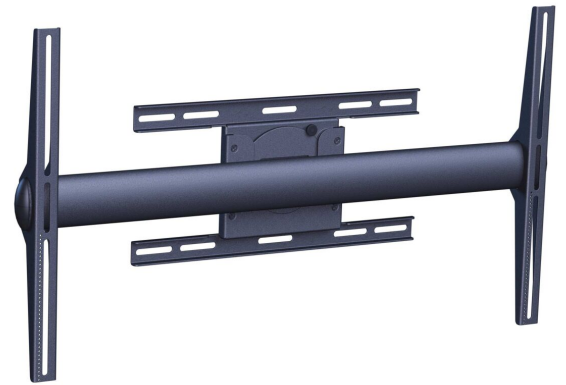

## PFW 6854 Display wall mount rotate

This 360° rotating, universal display mount holds displays up to 72 kg / 160 lbs. It typically fits displays 42 - 65 inch.

## PFW 6854 Display wall mount rotate

# Specifications

Article number (SKU)	7368540
Colour	Black
EAN single box	8712285323447
TÜV certified	Yes
Turn	Up to 360°
Guarantee	5 years
Min. screen size (inch)	42
Max. screen size (inch)	65
Max. weight load (kg/Lbs)	72 / 158.73
Max. height of interface (mm)	533
Max. width of interface (mm)	945
Lock options	No lock
Max. horizontal hole pattern (mm)	870
Max. screen size (inch)	65
Max. vertical hole pattern (mm)	505
Min. distance to the wall (mm / inch)	95 / 3.74
Min. horizontal hole pattern (mm)	200
Min. screen size (inch)	42
Min. vertical hole pattern (mm)	200
Orientation	Landscape / Portrait