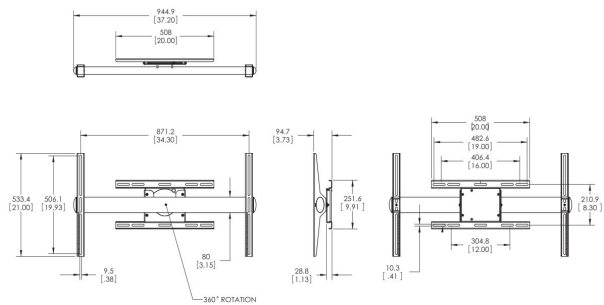

## PFW 6854 Display wall mount rotate

This 360° rotating, universal display mount holds displays up to 72 kg / 160 lbs. It typically fits displays 42 - 65 inch.

## PFW 6854 Display wall mount rotate

# Specifications

Article number (SKU)	7368540
Colour	Black
EAN single box	8712285323447
TÜV certified	Yes
Turn	Up to 360°
Guarantee	5 years
Min. screen size (inch)	42
Max. screen size (inch)	65
Max. weight load (kg/Lbs)	72 / 158.73
Max. height of interface (mm)	533
Max. width of interface (mm)	945
Lock options	No lock
Max. horizontal hole pattern (mm)	870
Max. screen size (inch)	65
Max. vertical hole pattern (mm)	505
Min. distance to the wall (mm / inch)	95 / 3.74
Min. horizontal hole pattern (mm)	200
Min. screen size (inch)	42
Min. vertical hole pattern (mm)	200
Orientation	Landscape / Portrait