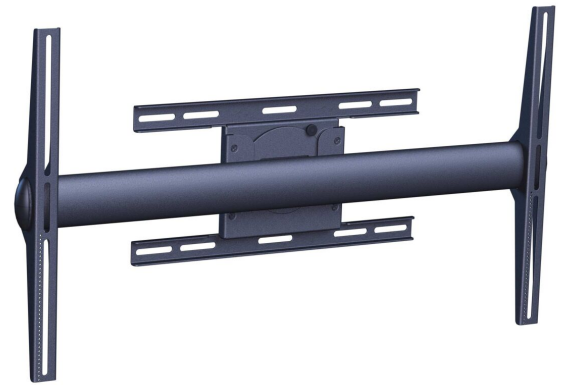

PFW 6854 Display wall mount rotate

This 360° rotating, universal display mount holds displays up to 72 kg / 160 lbs. It typically fits displays 42 - 65 inch.

PFW 6854 Display wall mount rotate

Specifications

Article number (SKU)	7368540
Colour	Black
EAN single box	8712285323447
TÜV certified	Yes
Turn	Up to 360°
Guarantee	5 years
Min. screen size (inch)	42
Max. screen size (inch)	65
Max. weight load (kg)	72
Max. height of interface (mm)	533
Max. width of interface (mm)	945
Lock options	No lock
Max. horizontal hole pattern (mm)	870
Max. screen size (inch)	65
Max. vertical hole pattern (mm)	505
Min. distance to the wall (mm)	95
Min. horizontal hole pattern (mm)	200
Min. screen size (inch)	42
Min. vertical hole pattern (mm)	200
Orientation	Landscape / Portrait