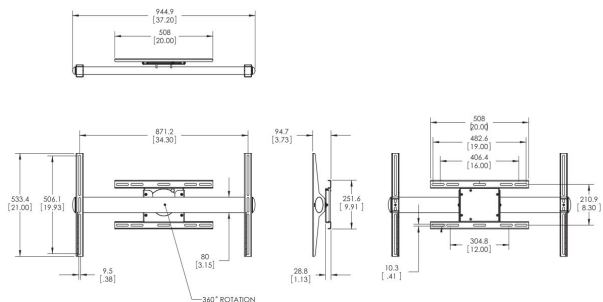

PFW 6854 Display wall mount rotate

This 360° rotating, universal display mount holds displays up to 72 kg / 160 lbs. It typically fits displays 42 - 65 inch.

PFW 6854 Display wall mount rotate

Specifications

Article number (SKU)	7368540
Colour	Black
EAN single box	8712285323447
TÜV certified	Yes
Turn	Up to 360°
Guarantee	5 years
Min. screen size (inch)	42
Max. screen size (inch)	65
Max. weight load (kg)	72
Max. height of interface (mm)	533
Max. width of interface (mm)	945
Lock options	No lock
Max. horizontal hole pattern (mm)	870
Max. screen size (inch)	65
Max. vertical hole pattern (mm)	505
Min. distance to the wall (mm)	95
Min. horizontal hole pattern (mm)	200
Min. screen size (inch)	42
Min. vertical hole pattern (mm)	200
Orientation	Landscape / Portrait