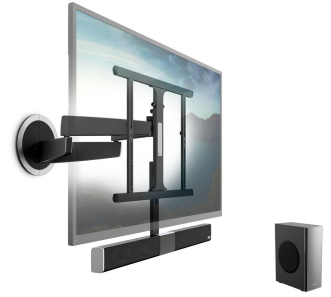

SoundMount (NEXT 8365 AU) Full-Motion TV Wall Mount with Integrated Sound

Key Benefits

- The first wall bracket with integrated soundbar
- Sound is adjusted with the TV remote control
- Unsurpassed viewing and sound, anywhere in the room
- Wireless subwoofer can be placed anywhere
- Bluetooth audio streaming

Impressive audio that turns with your TV

TVs are becoming thinner and lighter. This is at the expense of the sound quality. This, however, will not be an issue thanks to the SoundMount™. This TV bracket combines our high-end swivelling wall support (Vogel's DesignMount) with an built-in sound bar (including a wireless subwoofer). You can enjoy the best picture and audio from every place in a room with this.

SoundMount (NEXT 8365 AU) Full-Motion TV Wall Mount with Integrated Sound

Specifications

Article number (SKU)	8735083
Colour	Black
EAN single box	8712285334283
Product size	L
TÜV certified	Yes
Turn	Motion (up to 120°)
Guarantee	Lifetime
Guarantee electrical parts	2 years
Min. screen size (inch)	40
Max. screen size (inch)	65
Max. weight load (kg/Lbs)	30 / 66.14
Min. hole pattern	200mm x 200mm
Max. hole pattern	600mm x 400mm
Max. bolt size	M8
Max. height of interface (mm)	496
Max. width of interface (mm)	686
App Controlled	No
Audio formats	High-res Audio Linear PCM up to 192 kHz / 24 bit
Bluetooth audio streaming	Yes
Cable management	Cable velcro straps Cable management integrated in arm Cable fingers for cable management on the back of your TV
Certifications	CE CB TÜV
Connections	Analog 2x IN (mini-jack) Digital 1x IN optical (S/PDIF) HDMI 1x OUT with CEC/ARC HDMI 2x IN
Frequency response soundbar	180 Hz-20 kHz
Frequency response subwoofer	40 Hz-150 Hz
Integrated soundbar	Yes
Max. distance to the wall (mm / inch)	720 / 28.35
Max. horizontal hole pattern (mm)	600
Max. vertical hole pattern (mm)	400
Min. distance to the wall (mm / inch)	72 / 2.83
Number of mounting points	4
Remote control included	No
Sound output subwoofer	150
Sound output (total)	300