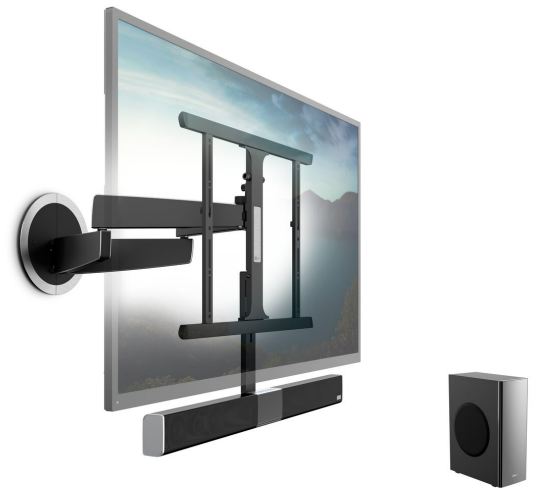

SoundMount (NEXT 8365 AU) Full-Motion TV Wall Mount with Integrated Sound

Key Benefits

- The first wall bracket with integrated soundbar
- Sound is adjusted with the TV remote control
- Unsurpassed viewing and sound, anywhere in the room
- Wireless subwoofer can be placed anywhere
- Bluetooth audio streaming

Impressive audio that turns with your TV

TVs are becoming thinner and lighter. This is at the expense of the sound quality. This, however, will not be an issue thanks to the SoundMount™. This TV bracket combines our high-end swivelling wall support (Vogel's DesignMount) with an built-in sound bar (including a wireless subwoofer). You can enjoy the best picture and audio from every place in a room with this.

SoundMount (NEXT 8365 AU) Full-Motion TV Wall Mount with Integrated Sound

Specifications

Article number (SKU)	8735083
Colour	Black
EAN single box	8712285334283
Product size	L
TÜV certified	Yes
Turn	Motion (up to 120°)
Guarantee	Lifetime
Guarantee electrical parts	2 years
Min. screen size (inch)	40
Max. screen size (inch)	65
Max. weight load (kg/Lbs)	30 / 66.14
Min. hole pattern	200mm x 200mm
Max. hole pattern	600mm x 400mm
Max. bolt size	M8
Max. height of interface (mm)	496
Max. width of interface (mm)	686
App Controlled	No
Audio formats	High-res Audio Linear PCM up to 192 kHz / 24 bit
Bluetooth audio streaming	Yes
Cable management	Cable velcro straps Cable management integrated in arm Cable fingers for cable management on the back of your TV
Certifications	CE CB TÜV
Connections	Analog 2x IN (mini-jack) Digital 1x IN optical (S/PDIF) HDMI 1x OUT with CEC/ARC HDMI 2x IN
Frequency response soundbar	180 Hz-20 kHz
Frequency response subwoofer	40 Hz-150 Hz
Integrated soundbar	Yes
Max. distance to the wall (mm / inch)	720 / 28.35
Max. horizontal hole pattern (mm)	600
Max. vertical hole pattern (mm)	400
Min. distance to the wall (mm / inch)	72 / 2.83
Number of mounting points	4
Remote control included	No
Sound output subwoofer	150
Sound output (total)	300