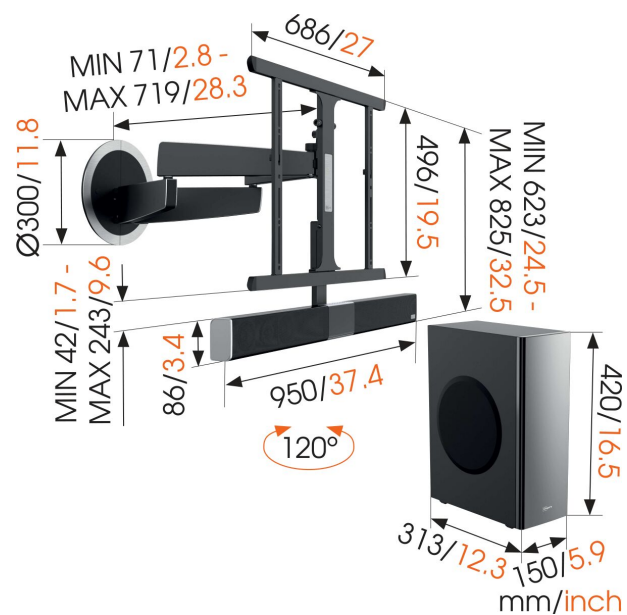

SoundMount (NEXT 8365 AU) Full-Motion TV Wall Mount with Integrated Sound

Key Benefits

- The first wall bracket with integrated soundbar
- Sound is adjusted with the TV remote control
- Unsurpassed viewing and sound, anywhere in the room
- Wireless subwoofer can be placed anywhere
- Bluetooth audio streaming

Impressive audio that turns with your TV

TVs are becoming thinner and lighter. This is at the expense of the sound quality. This, however, will not be an issue thanks to the SoundMount™. This TV bracket combines our high-end swivelling wall support (Vogel's DesignMount) with an built-in sound bar (including a wireless subwoofer). You can enjoy the best picture and audio from every place in a room with this.

SoundMount (NEXT 8365 AU) Full-Motion TV Wall Mount with Integrated Sound

Specifications

Article number (SKU)	8735083
Colour	Black
EAN single box	8712285334283
Product size	L
TÜV certified	Yes
Turn	Motion (up to 120°)
Guarantee	Lifetime
Guarantee electrical parts	2 years
Min. screen size (inch)	40
Max. screen size (inch)	65
Max. weight load (kg/Lbs)	30 / 66.14
Min. hole pattern	200mm x 200mm
Max. hole pattern	600mm x 400mm
Max. bolt size	M8
Max. height of interface (mm)	496
Max. width of interface (mm)	686
App Controlled	No
Audio formats	High-res Audio Linear PCM up to 192 kHz / 24 bit
Bluetooth audio streaming	Yes
Cable management	Cable velcro straps Cable management integrated in arm Cable fingers for cable management on the back of your TV
Certifications	CE CB TÜV
Connections	Analog 2x IN (mini-jack) Digital 1x IN optical (S/PDIF) HDMI 1x OUT with CEC/ARC HDMI 2x IN
Frequency response soundbar	180 Hz-20 kHz
Frequency response subwoofer	40 Hz-150 Hz
Integrated soundbar	Yes
Max. distance to the wall (mm / inch)	720 / 28.35
Max. horizontal hole pattern (mm)	600
Max. vertical hole pattern (mm)	400
Min. distance to the wall (mm / inch)	72 / 2.83
Number of mounting points	4
Remote control included	No
Sound output subwoofer	150
Sound output (total)	300