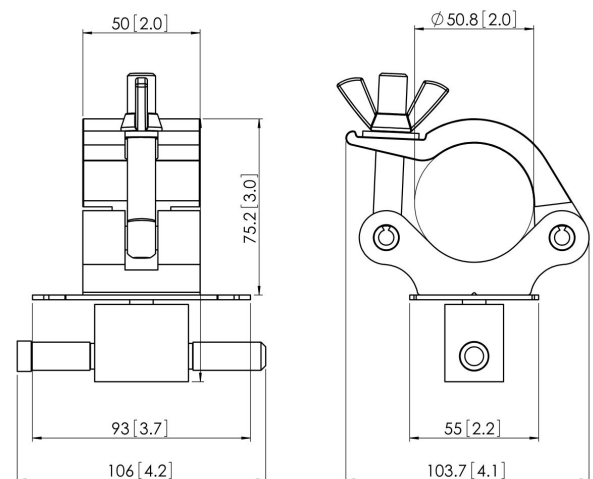

PUC 1090 Truss Adapter

The PUC 1090 truss adapter is part of the modular Connect-it system with which you can create a truss solution for medium- to large-sized displays.

PUC 1090 Truss Adapter

Specifications

Article number (SKU)	7210904
Colour	Silver
EAN single box	8712285319389
TÜV certified	Yes
Guarantee	5 years
Max. weight load (kg/Lbs)	80 / 176.37
Ceiling plate options	Truss system
Ceiling types	Truss system
Conned It exceptions	2x if inches gte 65
Fischer inside	No