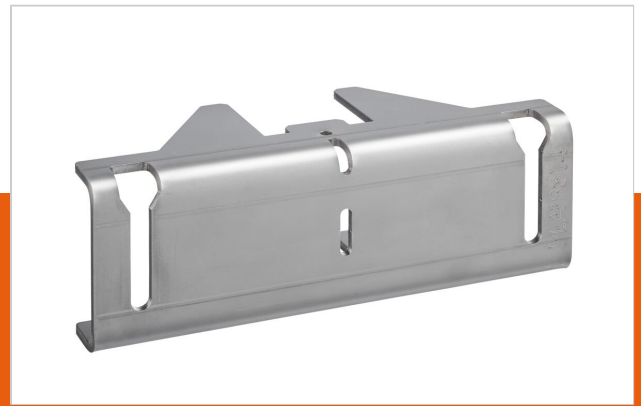

# PLA 8302 LED interface middle, 1 pc

Article number (SKU)  
Colour

7183024  
Stainless Steel

## Key Benefits

- Easy to install

The PLA 8302 is custom made and can be used in the middle of the LED video wall. The dimensions of the bracket differ per LED-tile model.