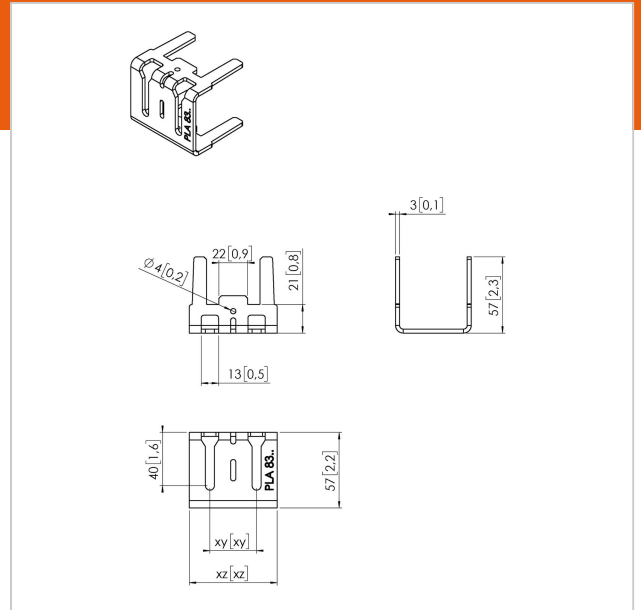

# PLA 8302 LED interface middle, 1 pc

Article number (SKU)  
Colour

7183024  
Stainless Steel

## Key Benefits

- Easy to install

The PLA 8302 is custom made and can be used in the middle of the LED video wall. The dimensions of the bracket differ per LED-tile model.

## Specifications

|                      |                 |
|----------------------|-----------------|
| Product type number  | PLA 8302        |
| Article number (SKU) | 7183024         |
| Colour               | Stainless Steel |
| EAN single box       | 8712285339226   |
| TÜV certified        | Yes             |
| Guarantee            | 5 years         |