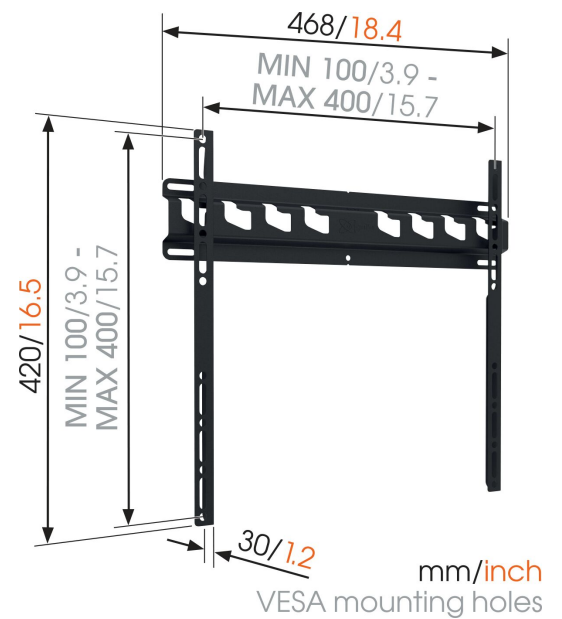

MA3000 Fixed TV Wall Mount

Key Benefits

- Mount your TV exactly where you want it to be
- Tested up to 3 times max. TV weight
- Easily remove to install your cables
- Your TV only 3 cm from the wall
- Reliable quality for an affordable price

For TVs from 32 up to 65 inch (165 cm)

With a TV between 32 and 65 inches (max. 60 kg), you want the security of a sturdy mount like the MA 3000. This TV mount has a minimalist design that fits perfectly into a sleek interior.

MA3000 Fixed TV Wall Mount

Specifications

Min. screen size (inch)	32
Max. screen size (inch)	65
Min. hole pattern	100mm x 100mm
Max. hole pattern	400mm x 400mm
Min. horizontal hole pattern (mm)	100
Max. horizontal hole pattern (mm)	400
Min. vertical hole pattern (mm)	100
Max. vertical hole pattern (mm)	400
Universal or fixed hole pattern	Universal
Max. height of interface (mm)	420
Max. width of interface (mm)	468
Max. weight load (kg)	60
Max. weight load (Lbs)	132.28
Service position	No
Spirit level included	No
Height	420
Width	467
Depth	30
Article number (SKU)	8573000
EAN single box	8712285337048
Colour	Black
Certifications	TÜV
TÜV certified	Yes
Guarantee	2 years