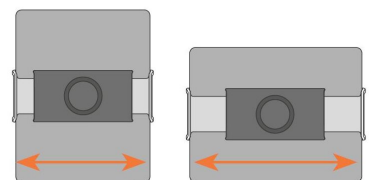

TMS 1010 Tablet Wall Pack

Key Benefits

- Attach your tablet securely to the wall
- Enjoy your tablet in both portrait or landscape position
- No drilling required with the adhesive disk included
- No tools required to install

*Fits all tablets
7" up to 13"

min. 150 mm / max. 220 mm

tablet thickness
min. 5 mm / max. 13 mm

TMS 1010 Tablet Wall Pack

Specifications

Article number (SKU)	8371010
Colour	Black
EAN single box	8712285326707
Rotate	Up to 360°
Guarantee	5 years
Min. screen size (inch)	10
Max. screen size (inch)	13
Max. weight load (kg/Lbs)	1 / 2.20
Max. height of interface (mm)	160
Max. width of interface (mm)	220
Max. screen depth (mm)	13
Min. distance to the wall (mm / inch)	5 / 0.20
Tablet Brand and Model(s)	Universal
Tablet usage	At home
Awards	CES Award 2015 Good Industrial Design Award IF Product Design Award CES Award 2015 Good Industrial Design Award IF Product Design Award
Max. thickness desk	