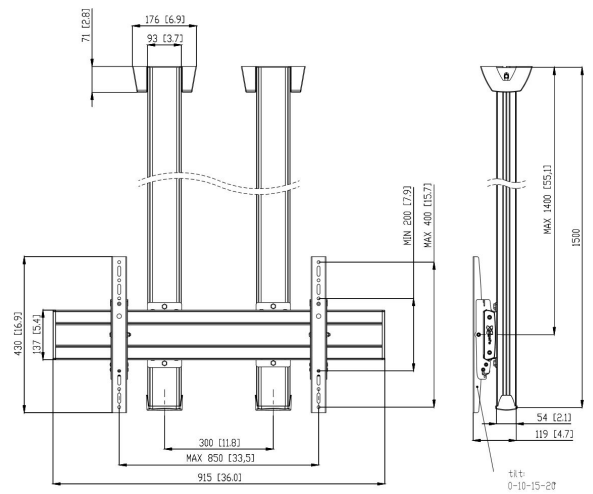

## CD1584B Display Ceiling Mount ≥65" fixed (black)

### Ceiling mount kit CD1584

Display size: >65"65" Fitment: 800x400 Max. load: 160 kg - 352 lbs  
Kit consists of: • 2x PUC 1060 Ceiling plate • 2x PUC 2515 Pole 150 cm • 1x PFB 3409 Interface bar • 1x PFS 3204 Interface display strips • 1x PFA 9126 Bracket kit

### Specifications

Article number (SKU)	7950050
Colour	Black
EAN single box	8712285332289
Length	1500
Width	915
Depth	119
TÜV certified	Yes
Tilt	Tilt -3°/+3°
Guarantee	5 years
Max. weight load (kg/Lbs)	160 / 352.74
Ceiling types	Flat ceiling
Fischer inside	Yes
Max. distance to ceiling - center display (mm)	1400
Max. horizontal hole pattern (mm)	850
Max. vertical hole pattern (mm)	400
Min. horizontal hole pattern (mm)	100
Min. screen size (inch)	65
Min. vertical hole pattern (mm)	100