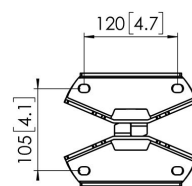

PFF 7960 Floor mounting plate

The PFF 7960 is a part of the universal video wall Connect-it system. Thanks to the modularity you can create your own permanent video wall floor solution. Please check for all possibilities our Pro-AV Mount Advisor.

PFF 7960 Floor mounting plate

Specifications

Article number (SKU)	7279600
Colour	Black
EAN single box	8712285336768
Height	204
Length	221
Width	221
TÜV certified	Yes
Guarantee	5 years
Max. weight load (kg/Lbs)	337.5 / 744.06