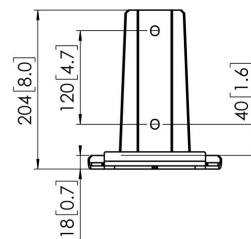

PFF 7960 Floor mounting plate

The PFF 7960 is a part of the universal video wall Connect-it system. Thanks to the modularity you can create your own permanent video wall floor solution. Please check for all possibilities our Pro-AV Mount Advisor.

PFF 7960 Floor mounting plate

Specifications

Article number (SKU)	7279600
Colour	Black
EAN single box	8712285336768
Height	204
Length	221
Width	221
TÜV certified	Yes
Guarantee	5 years
Max. weight load (kg/Lbs)	337.5 / 744.06