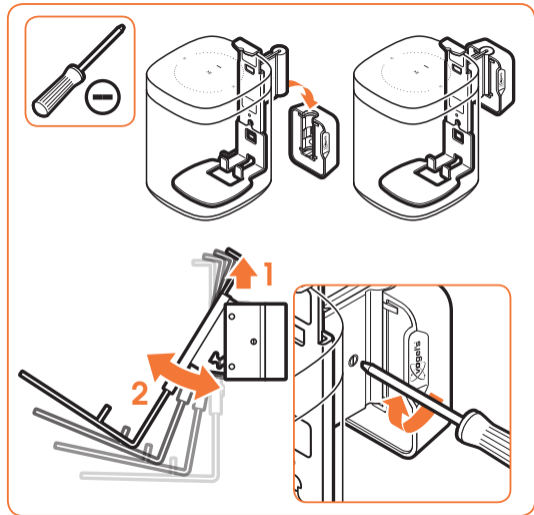

## SOUND 4201

Fits SONOS ONE & PLAY:1 (Max. weight load = 2 kg)

Scan the QR-code to find the installation movie on YouTube:

More information on: [www.vogels.com](http://www.vogels.com)

4

5

70mm/2.8"

ø 8mm  
ø 5/16" = 0.315"