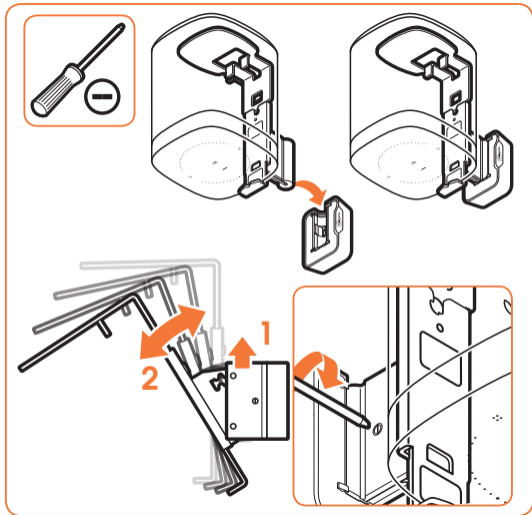

## SOUND 4201

Fits SONOS ONE & PLAY:1 (Max. weight load = 2 kg)

Scan the QR-code to find the installation movie on YouTube:

More information on: [www.vogels.com](http://www.vogels.com)

4

5

70mm/2.8"

ø 8mm  
ø 5/16" = 0.315"