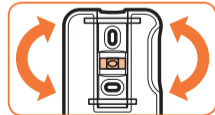

## SOUND 4201

Fits SONOS ONE & PLAY:1 (Max. weight load = 2 kg)

Scan the QR-code to find the installation movie on YouTube:

More information on: [www.vogels.com](http://www.vogels.com)

4

5

70mm/2.8"

ø 8mm  
ø 5/16" = 0.315"