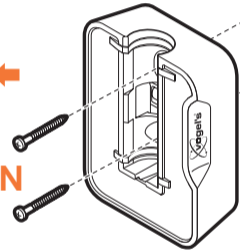

## SOUND 4201

Fits SONOS ONE & PLAY:1 (Max. weight load = 2 kg)

Scan the QR-code to find the installation movie on YouTube:

More information on: [www.vogels.com](http://www.vogels.com)

4

5

70mm/2.8"

ø 8mm  
ø 5/16" = 0.315"