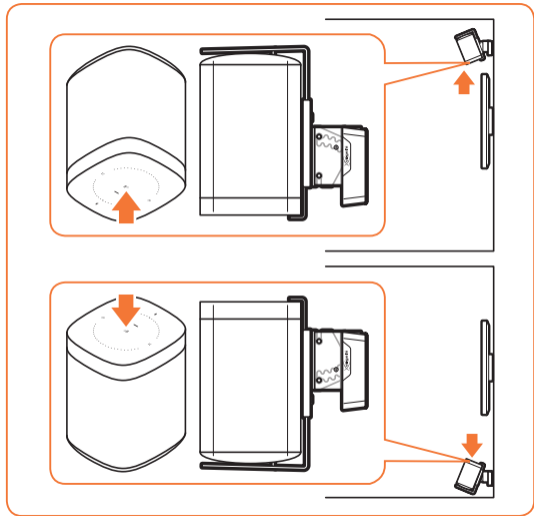

## SOUND 4201

Fits SONOS ONE & PLAY:1 (Max. weight load = 2 kg)

Scan the QR-code to find the installation movie on YouTube:

More information on: [www.vogels.com](http://www.vogels.com)

4

5

70mm/2.8"

ø 8mm  
ø 5/16" = 0.315"