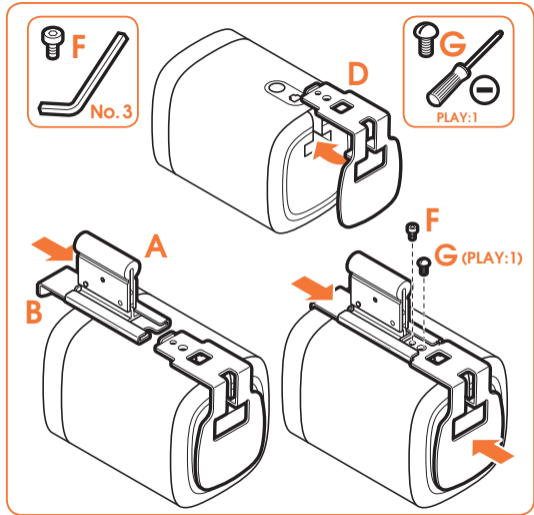

## SOUND 4201

Fits SONOS ONE & PLAY:1 (Max. weight load = 2 kg)

Scan the QR-code to find the installation movie on YouTube:

More information on: [www.vogels.com](http://www.vogels.com)

4

5

70mm/2.8"

ø 8mm  
ø 5/16" = 0.315"