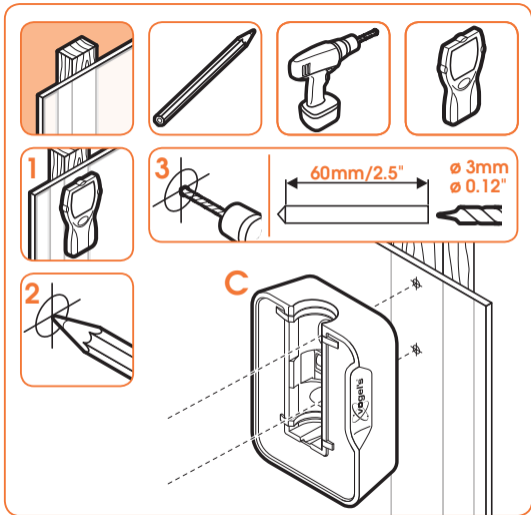

## SOUND 4201

Fits SONOS ONE & PLAY:1 (Max. weight load = 2 kg)

Scan the QR-code to find the installation movie on YouTube:

More information on: [www.vogels.com](http://www.vogels.com)

4

5

70mm/2.8"

ø 8mm  
ø 5/16" = 0.315"