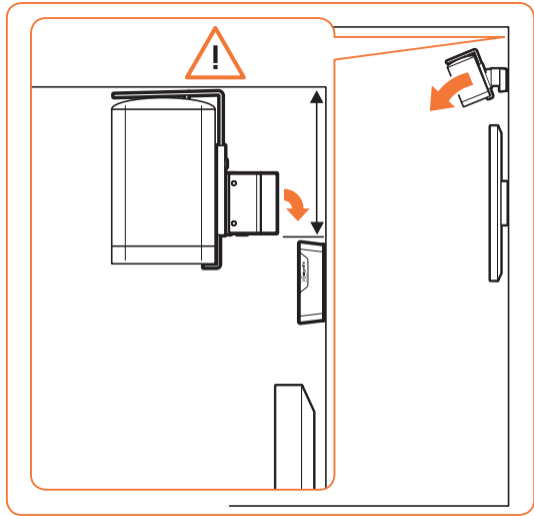

## SOUND 4201

Fits SONOS ONE & PLAY:1 (Max. weight load = 2 kg)

Scan the QR-code to find the installation movie on YouTube:

More information on: [www.vogels.com](http://www.vogels.com)

4

5

70mm/2.8"

ø 8mm  
ø 5/16" = 0.315"