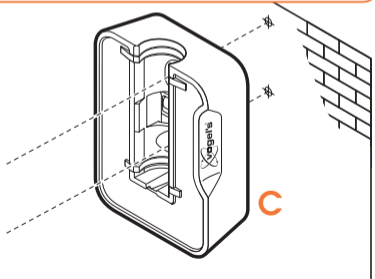

## SOUND 4201

Fits SONOS ONE & PLAY:1 (Max. weight load = 2 kg)

Scan the QR-code to find the installation movie on YouTube:

More information on: [www.vogels.com](http://www.vogels.com)

4

5

70mm/2.8"

ø 8mm  
ø 5/16" = 0.315"