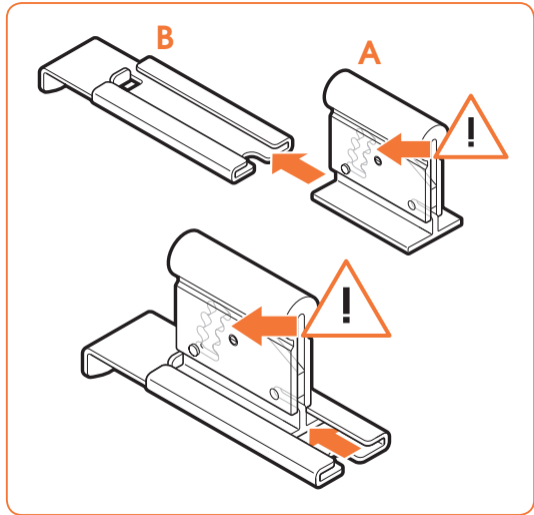

## SOUND 4201

Fits SONOS ONE & PLAY:1 (Max. weight load = 2 kg)

Scan the QR-code to find the installation movie on YouTube:

More information on: [www.vogels.com](http://www.vogels.com)

4

5

70mm/2.8"

ø 8mm  
ø 5/16" = 0.315"