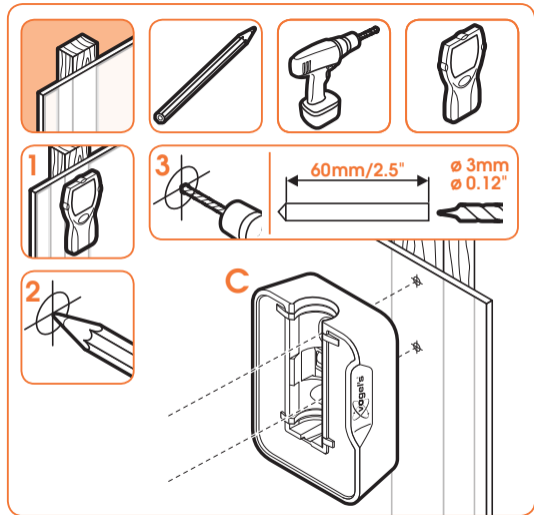

## SOUND 4201

Fits SONOS ONE & PLAY:1 (Max. weight load = 2 kg)

Scan the QR-code to find the installation movie on YouTube:

More information on: [www.vogels.com](http://www.vogels.com)

4

5

70mm/2.8"

ø 8mm  
ø 5/16" = 0.315"