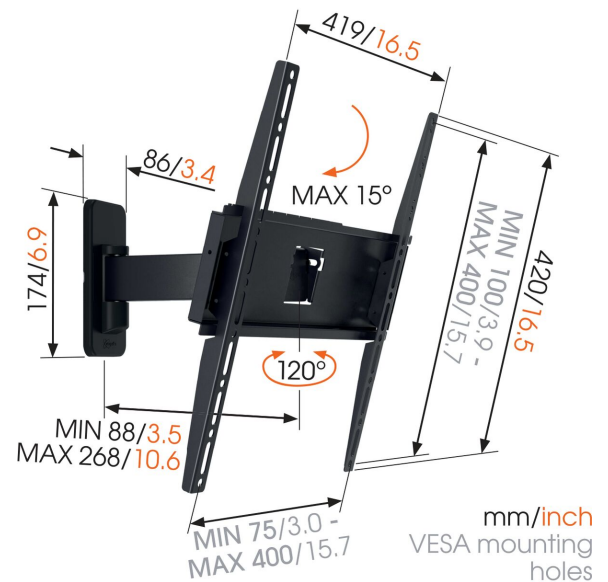

MA 3030 Full-Motion Wall Mount

Key Benefits

- Watch from anywhere in the room: turn up to 120°
- Tested up to 3 times max. TV weight
- Bolts and fischer® plugs included
- Avoid reflections: tilt up to 15°
- Reliable quality for an affordable price

For TVs from 32 up to 65 inch (165 cm)

The MA 3030 TV wall mount is suitable for TVs from 32 to 65 inches. Mount TVs up to 25 kg on the wall easily and safely.

MA 3030 Full-Motion Wall Mount

Specifications

Article number (SKU)	8563030
Colour	Black
EAN single box	8712285331602
Product size	M
Height	420
Width	419
Depth	88
TÜV certified	Yes
Tilt	Tilt up to 15°
Turn	Motion (up to 120°)
Guarantee	2 years
Min. screen size (inch)	32
Max. screen size (inch)	65
Min. hole pattern	100mm x 100mm
Max. hole pattern	400mm x 400mm
Max. bolt size	M8
Max. height of interface (mm)	420
Max. width of interface (mm)	418
Certifications	TÜV
Max. horizontal hole pattern (mm)	400
Max. vertical hole pattern (mm)	400
Min. horizontal hole pattern (mm)	100
Min. vertical hole pattern (mm)	100
Number of pivot points	2
Service position	No
Spirit level included	No
Universal or fixed hole pattern	Universal