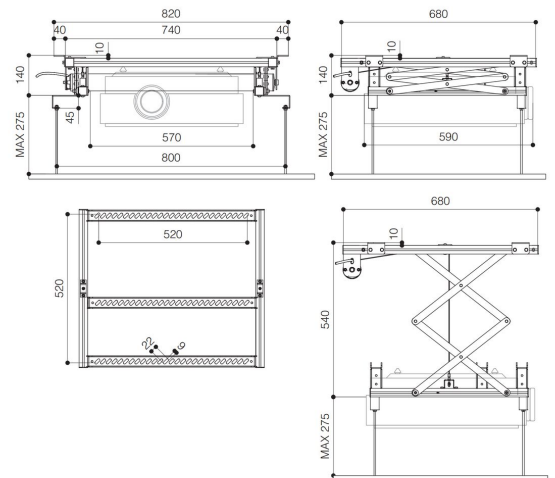

## PPL 2040 Projector Lift System

The PPL 2040 projector lift system is the perfect solution for the integration of a large and heavy projector into a ceiling where an aesthetical solution is required. Not only is the projector neatly hidden, it is also theft delaying. The lifts runs silently and offers two adjustable positions: top and show.

## PPL 2040 Projector Lift System

# Specifications

Article number (SKU)	7020404
Colour	Silver
EAN single box	8712285350801
Height	140
Width	820
Depth	680
Guarantee	2 years
Guarantee electrical parts	2 years
Max. weight load (kg)	30
Average power consumption (W)	184
Certifications	CE
Max. distance to ceiling (mm)	540
Min. distance to ceiling (mm)	140
Voltage	220 V, 50 Hz 230 V, 50 Hz