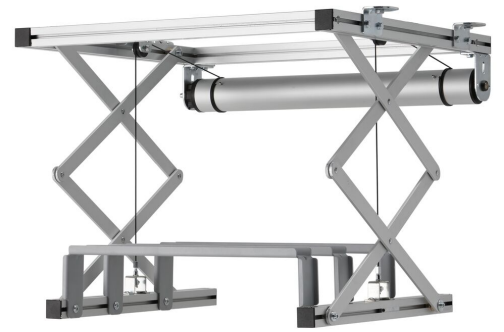

## PPL 2040 Projector Lift System

The PPL 2040 projector lift system is the perfect solution for the integration of a large and heavy projector into a ceiling where an aesthetical solution is required. Not only is the projector neatly hidden, it is also theft delaying. The lifts runs silently and offers two adjustable positions: top and show.

## PPL 2040 Projector Lift System

# Specifications

Article number (SKU)	7020404
Colour	Silver
EAN single box	8712285350801
Height	140
Width	820
Depth	680
Guarantee	2 years
Guarantee electrical parts	2 years
Max. weight load (kg)	30
Average power consumption (W)	184
Certifications	CE
Max. distance to ceiling (mm)	540
Min. distance to ceiling (mm)	140
Voltage	220 V, 50 Hz 230 V, 50 Hz