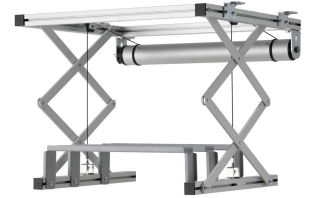

## PPL 2040 Projector Lift System

The PPL 2040 projector lift system is the perfect solution for the integration of a large and heavy projector into a ceiling where an aesthetical solution is required. Not only is the projector neatly hidden, it is also theft delaying. The lifts runs silently and offers two adjustable positions: top and show.

## PPL 2040 Projector Lift System

# Specifications

Article number (SKU)	7020404
Colour	Silver
EAN single box	8712285350801
Height	140
Width	820
Depth	680
Guarantee	2 years
Guarantee electrical parts	2 years
Max. weight load (kg)	30
Average power consumption (W)	184
Certifications	CE
Max. distance to ceiling (mm)	540
Min. distance to ceiling (mm)	140
Voltage	220 V, 50 Hz 230 V, 50 Hz