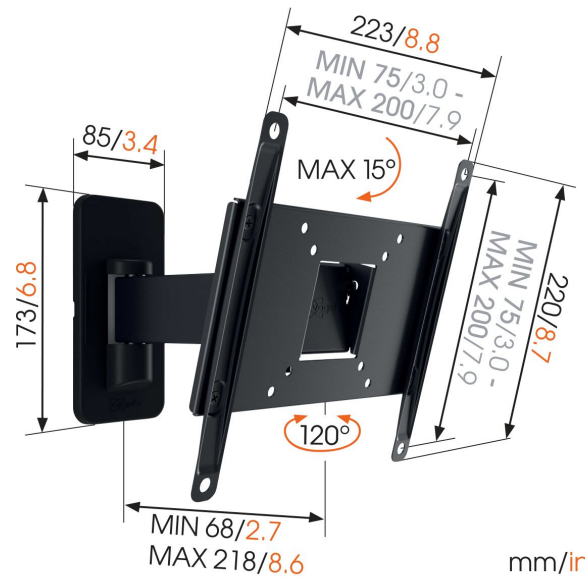

MA2030 Full-Motion TV Wall Mount

Key Benefits

- Watch from anywhere in the room: turn up to 120°
- Tested up to 3 times max. TV weight
- Bolts and fischer® plugs included
- Avoid reflections: tilt up to 15°
- Reliable quality for an affordable price

For TVs up to 43 inch (102 cm)

The MA 2030 is a sturdy TV wall mount suitable for TVs from 19 to 43 inches. TVs weighing up to 15 kg stay effortlessly in place.

MA2030 Full-Motion TV Wall Mount

Specifications

Article number (SKU)	8572030
Colour	Black
EAN single box	8712285337000
Product size	S
TÜV certified	Yes
Tilt	Tilt up to 15°
Turn	Motion (up to 120°)
Guarantee	2 years
Min. screen size (inch)	19
Max. screen size (inch)	43
Max. weight load (kg/Lbs)	15 / 33.07
Max. bolt size	M8
Max. height of interface (mm)	220
Max. width of interface (mm)	223
Certifications	TÜV
Max. distance to the wall (mm / inch)	218 / 8.58
Min. distance to the wall (mm / inch)	68 / 2.68
Number of pivot points	2
Universal or fixed hole pattern	Fixed